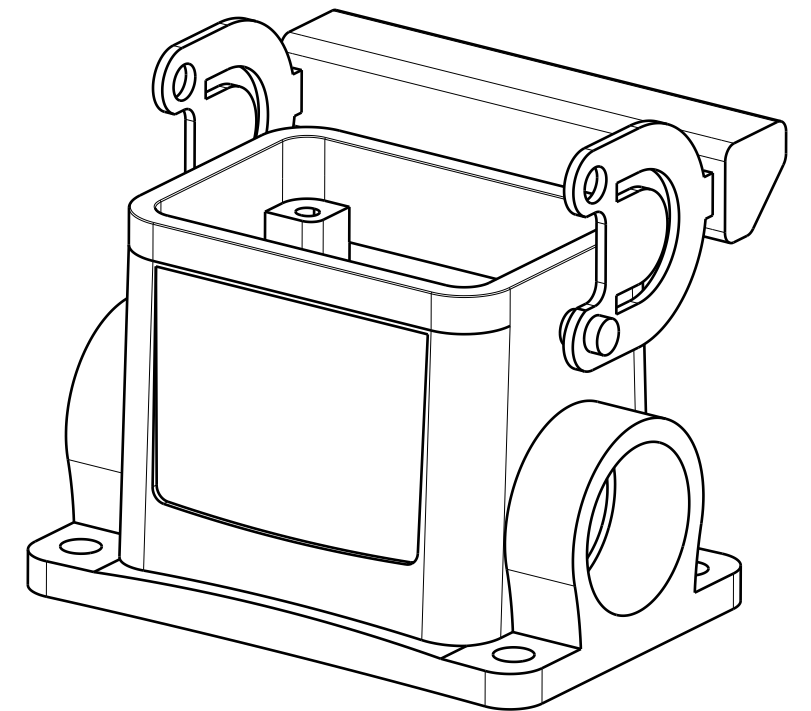

MASSE OHNE TOLERANZ SIND KEINE PRUEFMASSE
 DIMS. WITHOUT TOLERANCE ARE NOT CONTROL DIMS.

4	SEALING	NBR
3	LOCKING	STAINLESS STEEL
2	LOCKING BOLTS	STAINLESS STEEL
1	BASE HOUSING	ALUMINIUM WITH POWDER COATING
ROHSTOFF-NR. R.PART NO.	TYP PART NAME	WERKSTOFF MATERIAL

CAT.NO.: 1652750000

		DATE	NAME	HDC 06B SLU 1PG16G SOCKELGEHAEUSE BASE HOUSING	
SCALE: 1/1	DRAWN	11.11.2005	LIU_F	PRODUCT FILE:	
SUPERSEDES:	RESPONSIBLE				
SUPERSEDED BY:	CHECKED	30.11.2005	ZHANG_T		
	APPROVED				