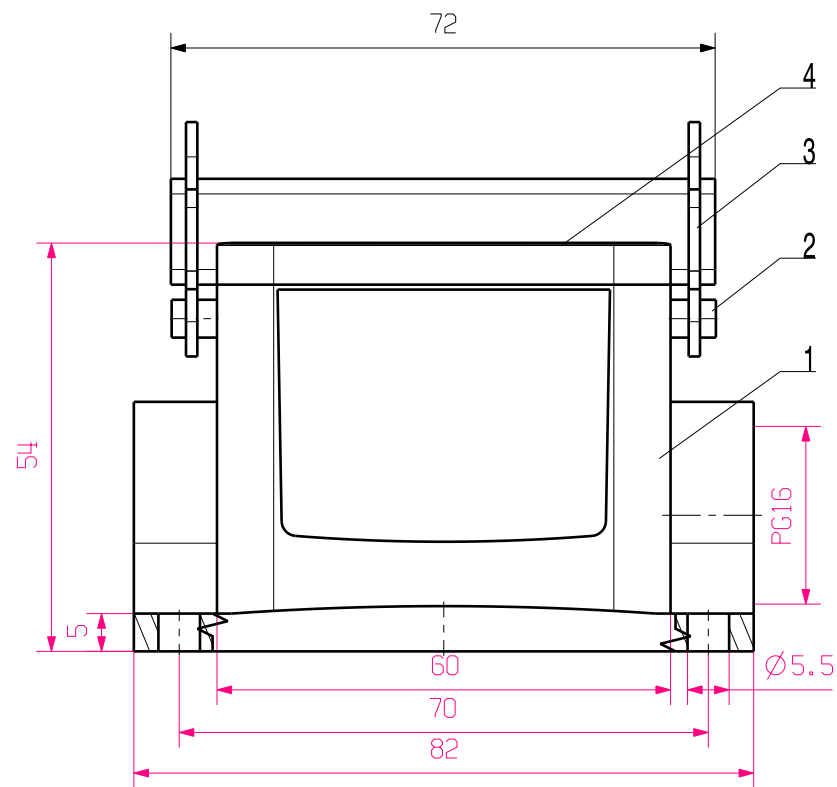

MASSE OHNE TOLERANZ SIND KEINE PRUEFMASSE
 DIMS. WITHOUT TOLERANCE ARE NOT CONTROL DIMS.

4	SEALING	NBR
3	LOCKING	STAINLESS STEEL
2	LOCKING BOLTS	STAINLESS STEEL
1	BASE HOUSING	ALUMINIUM WITH POWDER COATING
ROHSTOFF-NR. R.PART NO.	TYP PART NAME	WERKSTOFF MATERIAL

CAT.NO.: 1652750000

		DATE	NAME	HDC 06B SLU 1PG16G SOCKELGEHAEUSE BASE HOUSING	
SCALE: 1/1	DRAWN	11.11.2005	LIU_F	PRODUCT FILE:	
SUPERSEDES:	RESPONSIBLE				
SUPERSEDED BY:	CHECKED	30.11.2005	ZHANG_T		
	APPROVED				