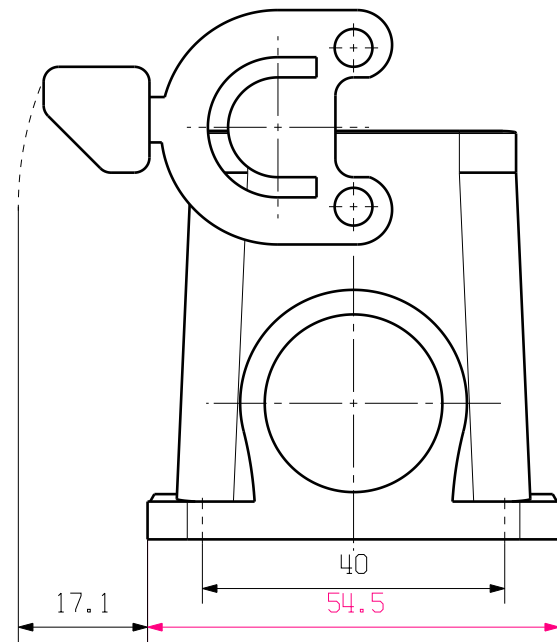

MASSE OHNE TOLERANZ SIND KEINE PRUEFMASSE
 DIMS. WITHOUT TOLERANCE ARE NOT CONTROL DIMS.

4	SEALING	NBR
3	LOCKING	STAINLESS STEEL
2	LOCKING BOLTS	STAINLESS STEEL
1	BASE HOUSING	ALUMINIUM WITH POWDER COATING
ROHSTOFF-NR. R.PART NO.	TYP PART NAME	WERKSTOFF MATERIAL

CAT.NO.: 1652750000

		DATE	NAME	HDC 06B SLU 1PG16G SOCKELGEHAEUSE BASE HOUSING	
SCALE: 1/1	DRAWN	11.11.2005	LIU_F	PRODUCT FILE:	
SUPERSEDES:	RESPONSIBLE				
SUPERSEDED BY:	CHECKED	30.11.2005	ZHANG_T		
	APPROVED				