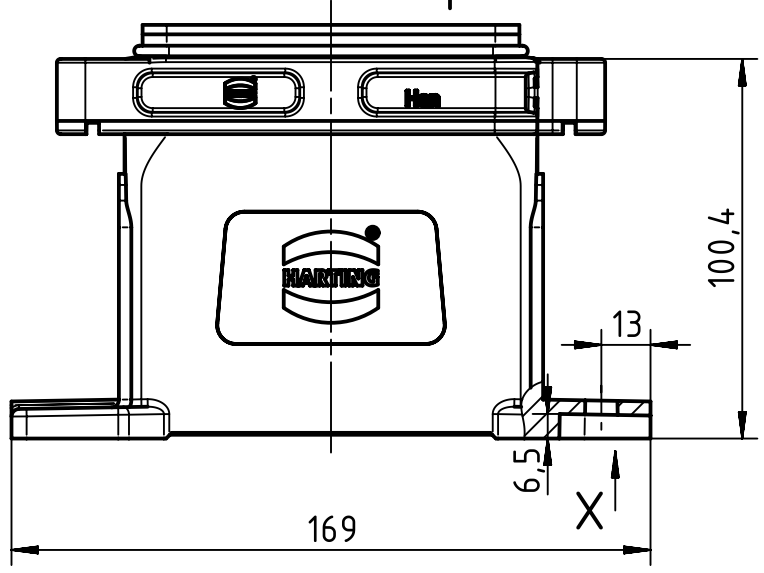

1 2 3 4 5 6

A  
B  
C  
D

	All Dimensions in mm Original Size DIN A4		Scale 1:2		Free size tol.		Ref.			
	All rights reserved Department EL PD - DE		Created by RULLKOETTER		Inspected by SCHNIEDER		Standardisation SCHMIDTM			
HARTING Electric GmbH & Co. KG D-32339 Espelkamp		Title Han 10 HPR Hood-screw locking PG 29					Date 2013-10-09		State Final Release	
		Type TB					Number 09 40 010 1262		Doc-Key / ECM-Nr. 100130903/UGD/007/A 500000066885	
							Rev. A		Page 1/1	