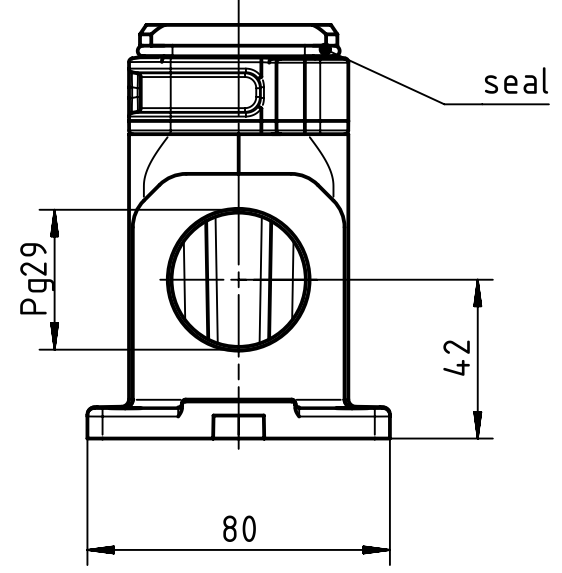

1 2 3 4 5 6

A  
B  
C  
D

	All Dimensions in mm Original Size DIN A4		Scale 1:2		Free size tol.		Ref.			
	All rights reserved Department EL PD - DE		Created by RULLKOETTER		Inspected by SCHNIEDER		Standardisation SCHMIDTM			
HARTING Electric GmbH & Co. KG D-32339 Espelkamp		Title Han 10 HPR Hood-screw locking PG 29					Date 2013-10-09		State Final Release	
		Type TB					Number 09 40 010 1262		Doc-Key / ECM-Nr. 100130903/UGD/007/A 500000066885	
							Rev. A		Page 1/1	