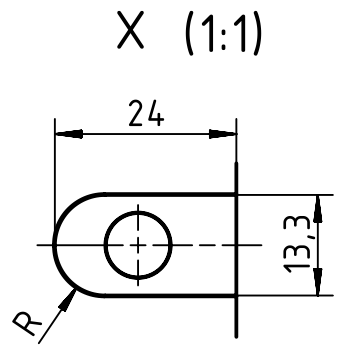

1 2 3 4 5 6

A  
B  
C  
D

	All Dimensions in mm Original Size DIN A4		Scale 1:2		Free size tol.		Ref.			
	All rights reserved Department EL PD - DE		Created by RULLKOETTER		Inspected by SCHNIEDER		Standardisation SCHMIDTM			
HARTING Electric GmbH & Co. KG D-32339 Espelkamp		Title Han 10 HPR Hood-screw locking PG 29					Date 2013-10-09		State Final Release	
		Type TB					Number 09 40 010 1262		Doc-Key / ECM-Nr. 100130903/UGD/007/A 500000066885	
							Rev. A		Page 1/1	