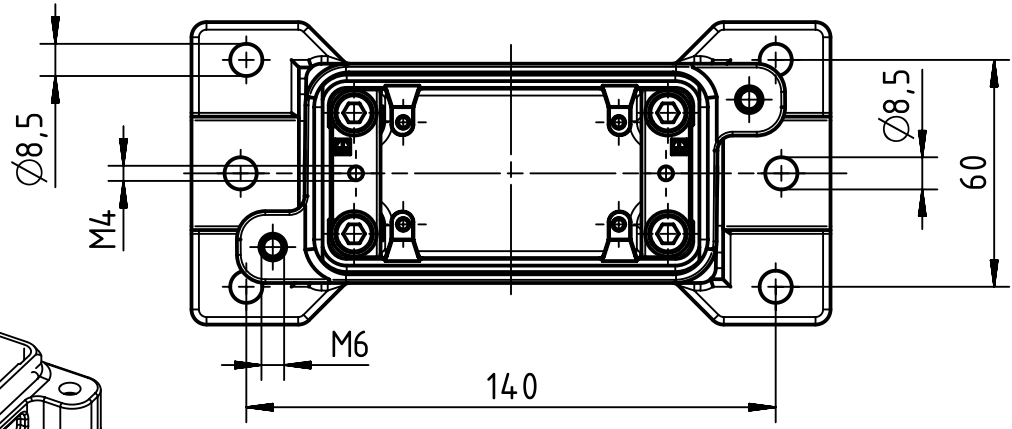

1 2 3 4 5 6

A  
B  
C  
D

	All Dimensions in mm Original Size DIN A4		Scale 1:2		Free size tol.		Ref.			
	All rights reserved Department EL PD - DE		Created by RULLKOETTER		Inspected by SCHNIEDER		Standardisation SCHMIDTM			
HARTING Electric GmbH & Co. KG D-32339 Espelkamp		Title Han 10 HPR Hood-screw locking PG 29					Date 2013-10-09		State Final Release	
		Type TB					Number 09 40 010 1262		Doc-Key / ECM-Nr. 100130903/UGD/007/A 500000066885	
							Rev. A		Page 1/1	