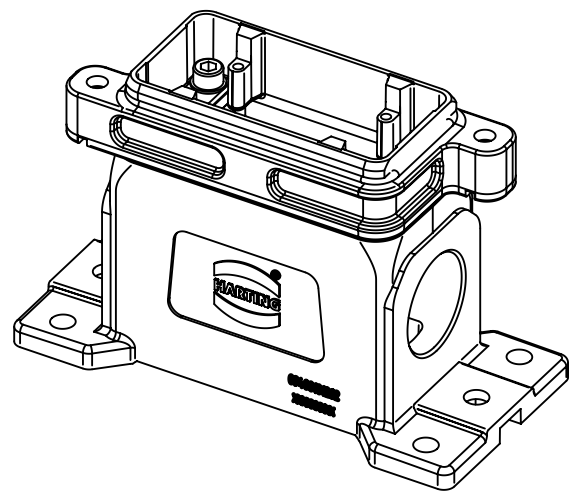

1 2 3 4 5 6

A  
B  
C  
D

	All Dimensions in mm Original Size DIN A4		Scale 1:2		Free size tol.		Ref.			
	All rights reserved Department EL PD - DE		Created by RULLKOETTER		Inspected by SCHNIEDER		Standardisation SCHMIDTM			
HARTING Electric GmbH & Co. KG D-32339 Espelkamp		Title Han 10 HPR Hood-screw locking PG 29					Date 2013-10-09		State Final Release	
		Type TB					Number 09 40 010 1262		Doc-Key / ECM-Nr. 100130903/UGD/007/A 500000066885	
							Rev. A		Page 1/1	