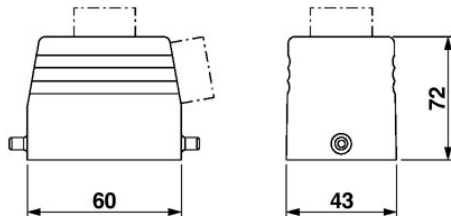

Housing type	Sleeve housings
Locking type	for single locking latch
Cable exit	Lateral
Type of the screw connection	1x Pg21
Pg screw connection	None
Degree of protection	IP65
Ambient temperature (operation)	-40 °C ... 125 °C
Housing material	Aluminum, die-cast
Housing surface material	Powder-coated, gray

Certificates / Approvals

Certification

GOST

Diagrams/Drawings

Dimensioned drawing