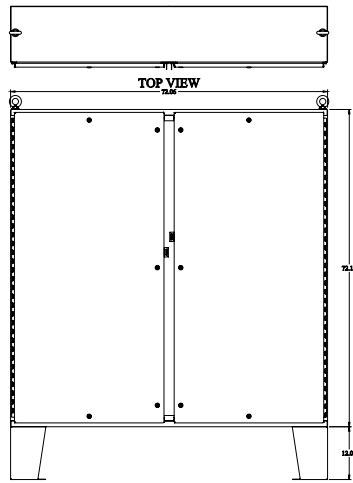

 PART No. 1422N4S16F12FQT
for more information visit
www.hammitg.com
Data subject to change without notice
Isometric drawing Not to Scale

INNER PANEL

BACK VIEW

SIDE VIEW

FRONT VIEW

SIDE VIEW

BOTTOM VIEW

ISOMETRIC VIEW