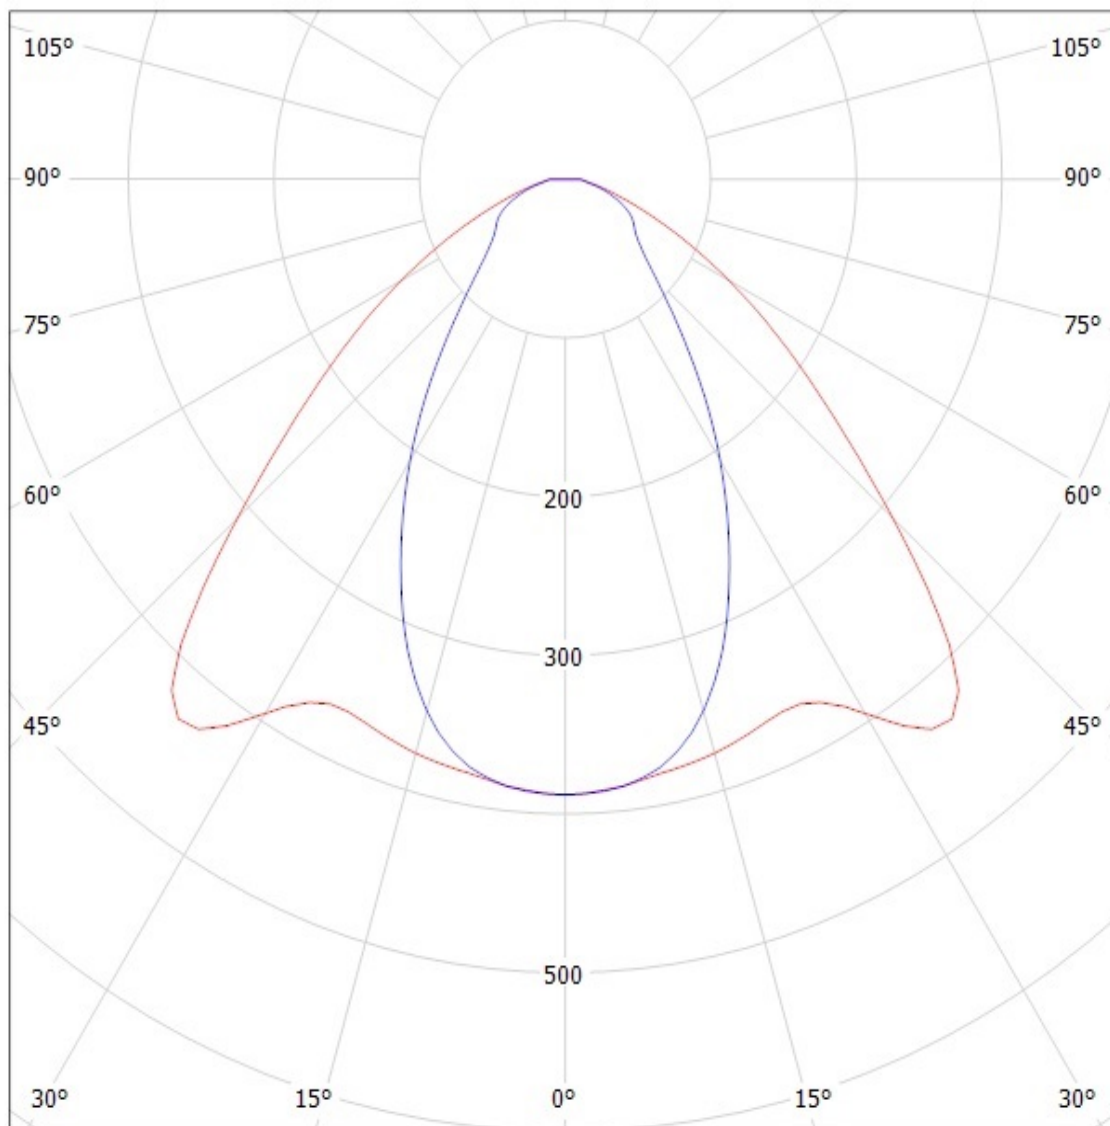

Ledil Oy C11185_Strada-DN-XR C11185_Strada-DN-XR / LDC (Polar)

Luminaire: Ledil Oy C11185_Strada-DN-XR C11185_Strada-DN-XR

Lamps: 1 x Cree XR-E (White)

cd/klm

— C0 - C180 — C90 - C270

SIMULATED