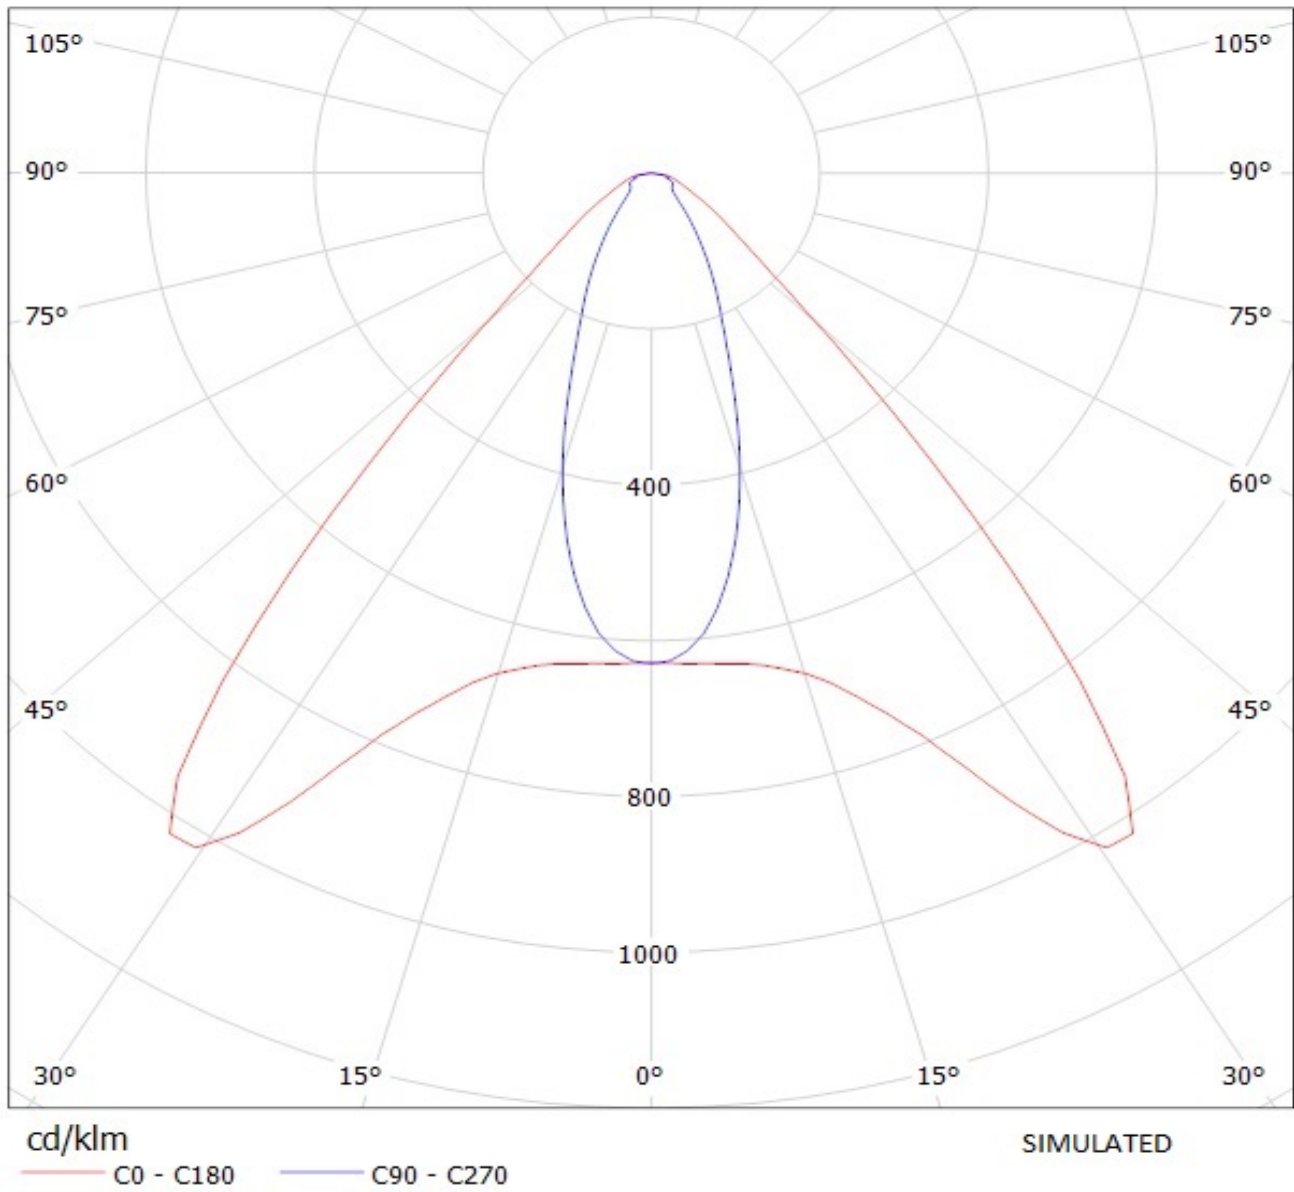

Ledil Oy C10924_Strada-B-XR C10924_Strada-B-XR / LDC (Polar)

Luminaire: Ledil Oy C10924_Strada-B-XR C10924_Strada-B-XR

Lamps: 1 x Cree XR-E (white)