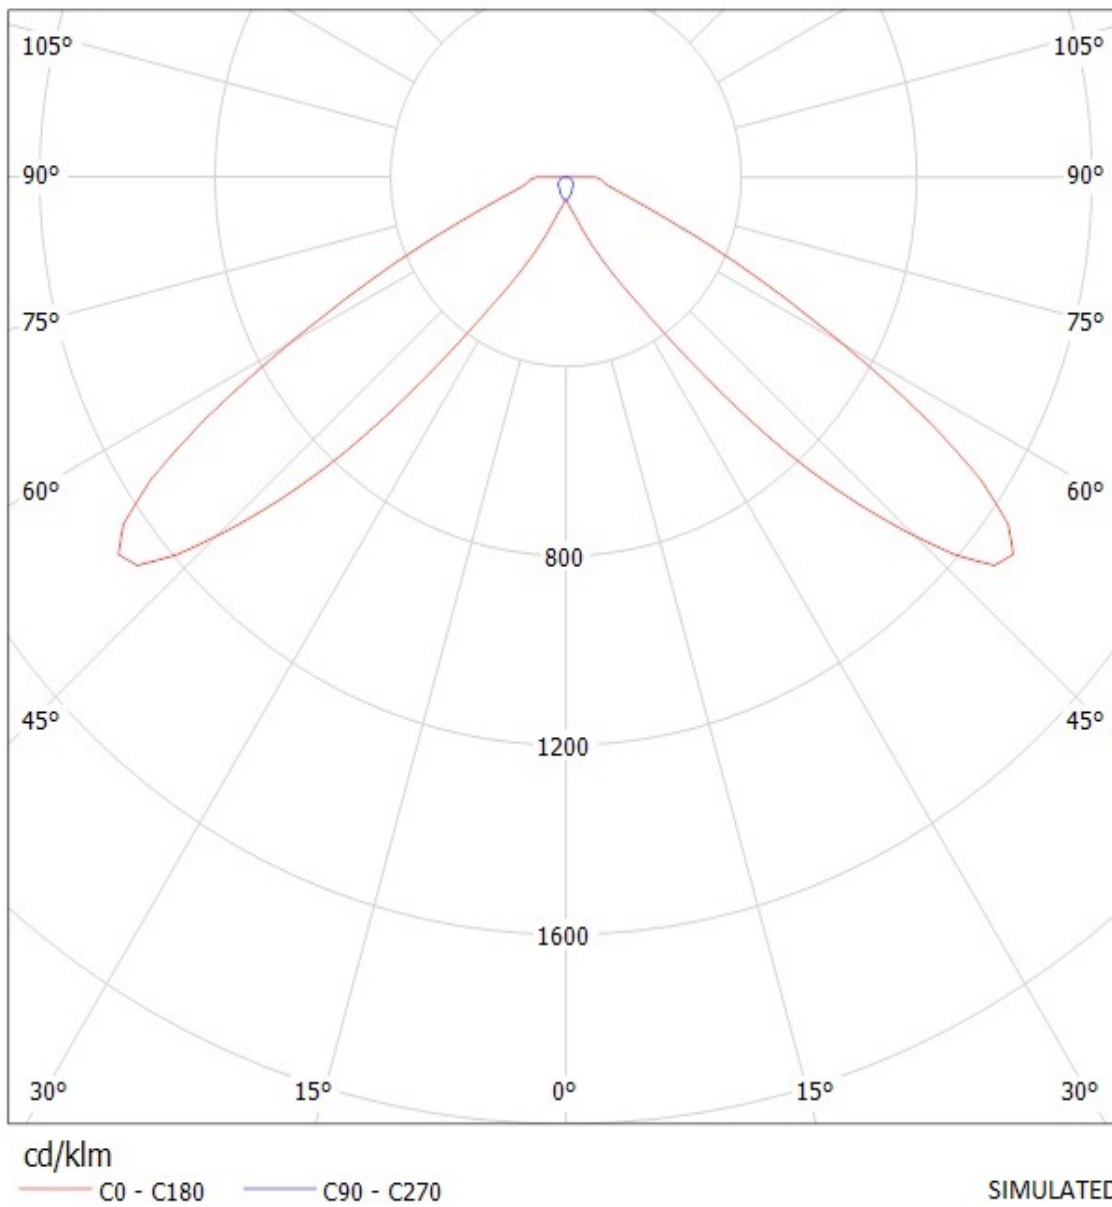

Ledil Oy C10757_Strada-DW-XR C10757_Strada-DW-XR / LDC (Polar)

Luminaire: Ledil Oy C10757_Strada-DW-XR C10757_Strada-DW-XR
Lamps: 1 x Cree XR-E (White)