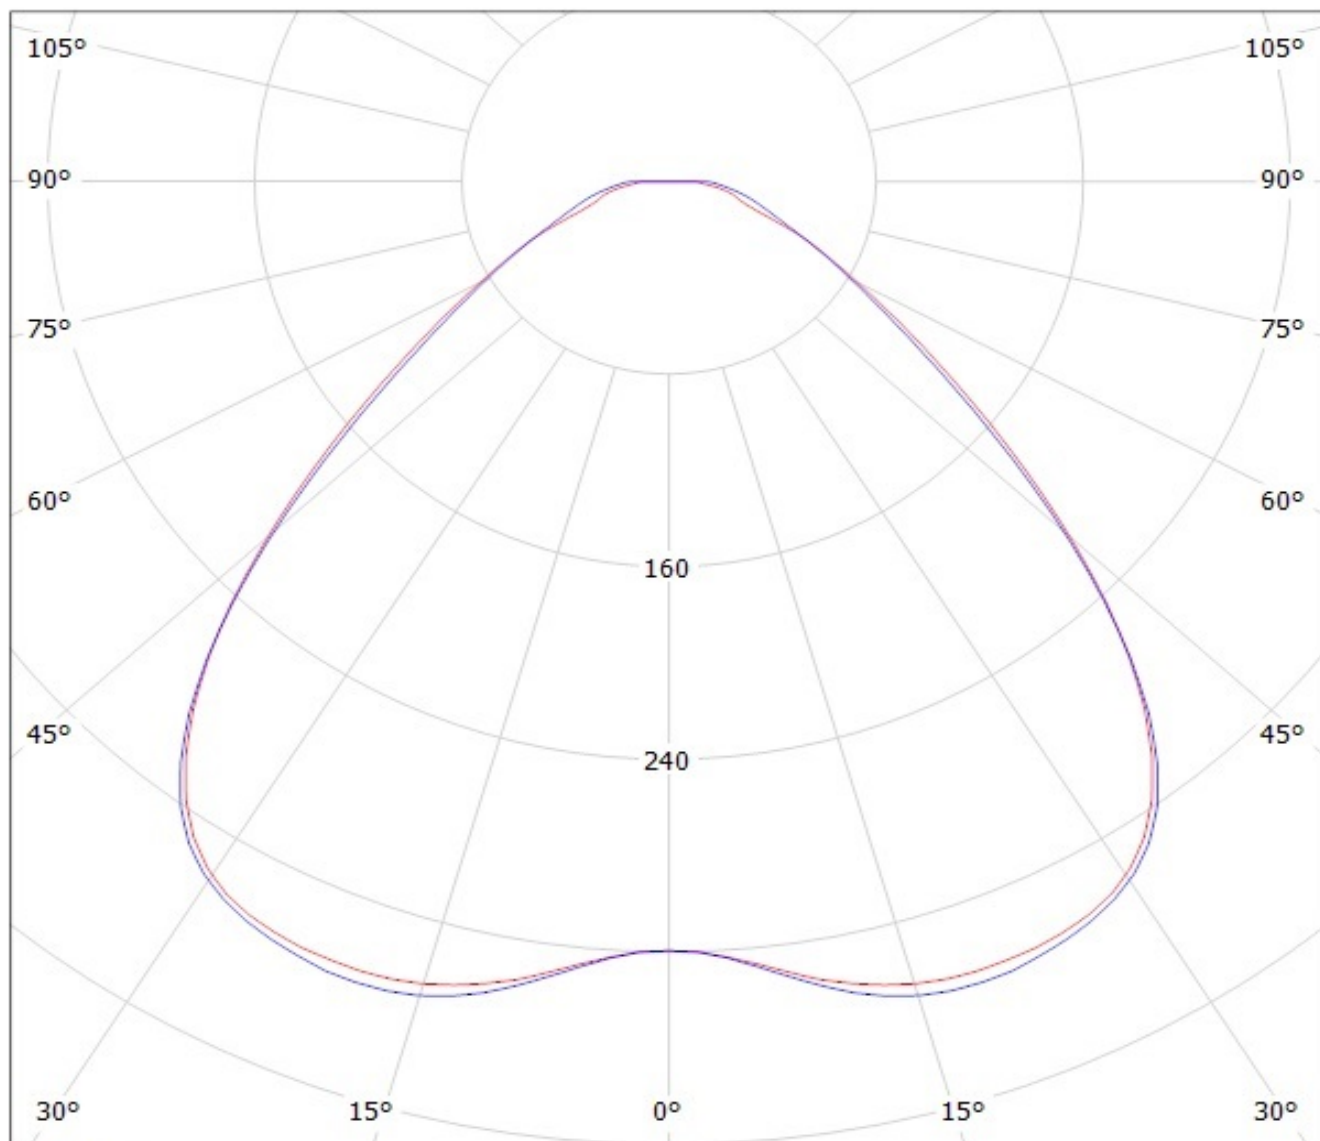

Ledil Oy CA10967_Strada-C-XR-tape CA10967_Strada-C-XR-tape / LDC (Polar)

Luminaire: Ledil Oy CA10967_Strada-C-XR-tape CA10967_Strada-C-XR-tape
Lamps: 1 x Cree XR-E (White)

cd/klm

— C0 - C180

— C90 - C270

SIMULATED