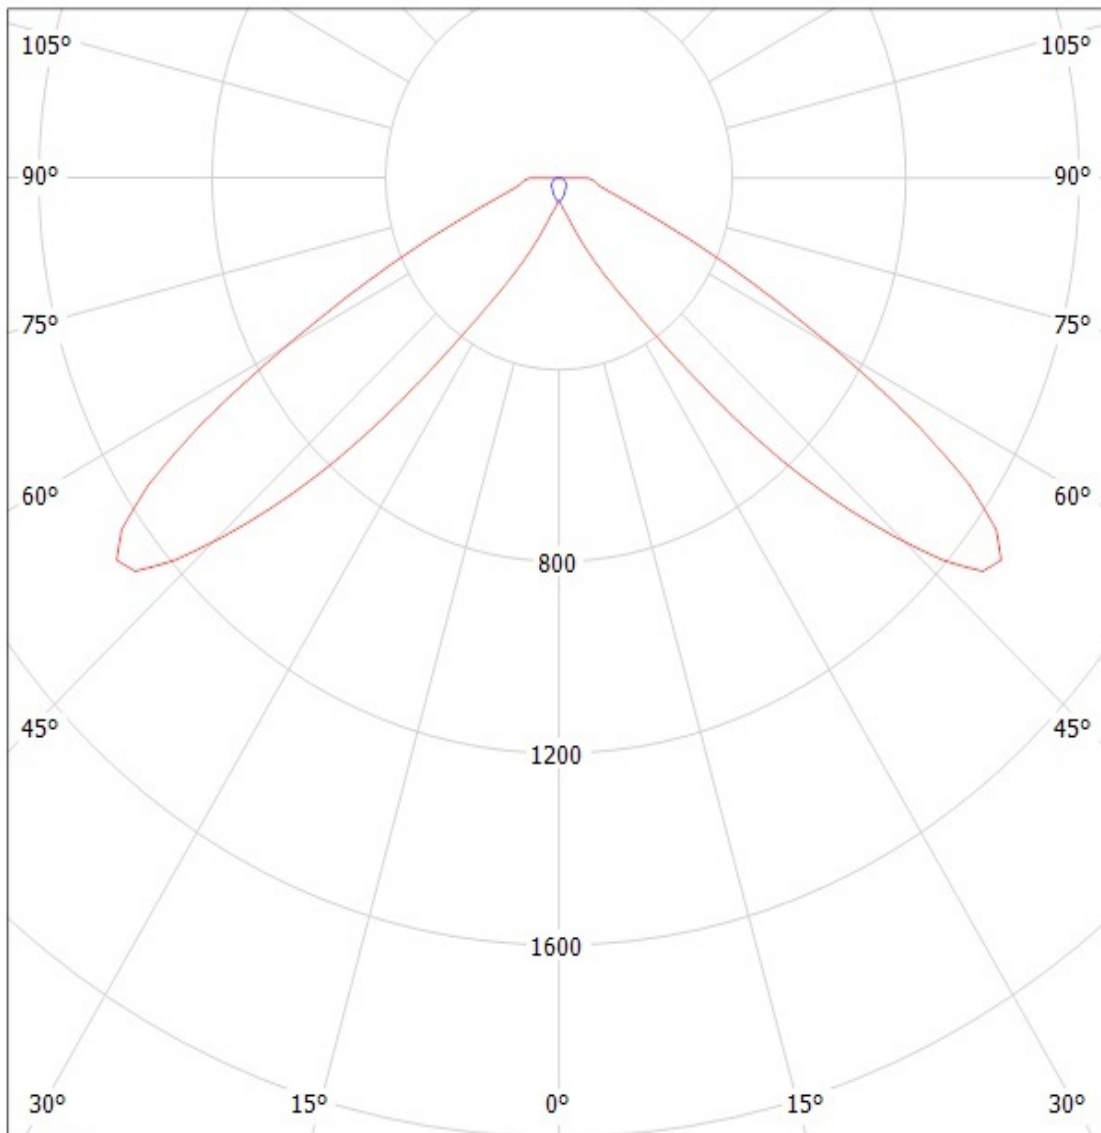

Ledil Oy C10757_Strada-DW-XR C10757_Strada-DW-XR / LDC (Polar)

Luminaire: Ledil Oy C10757_Strada-DW-XR C10757_Strada-DW-XR
Lamps: 1 x Cree XR-E (White)

cd/klm

— C0 - C180 — C90 - C270

SIMULATED