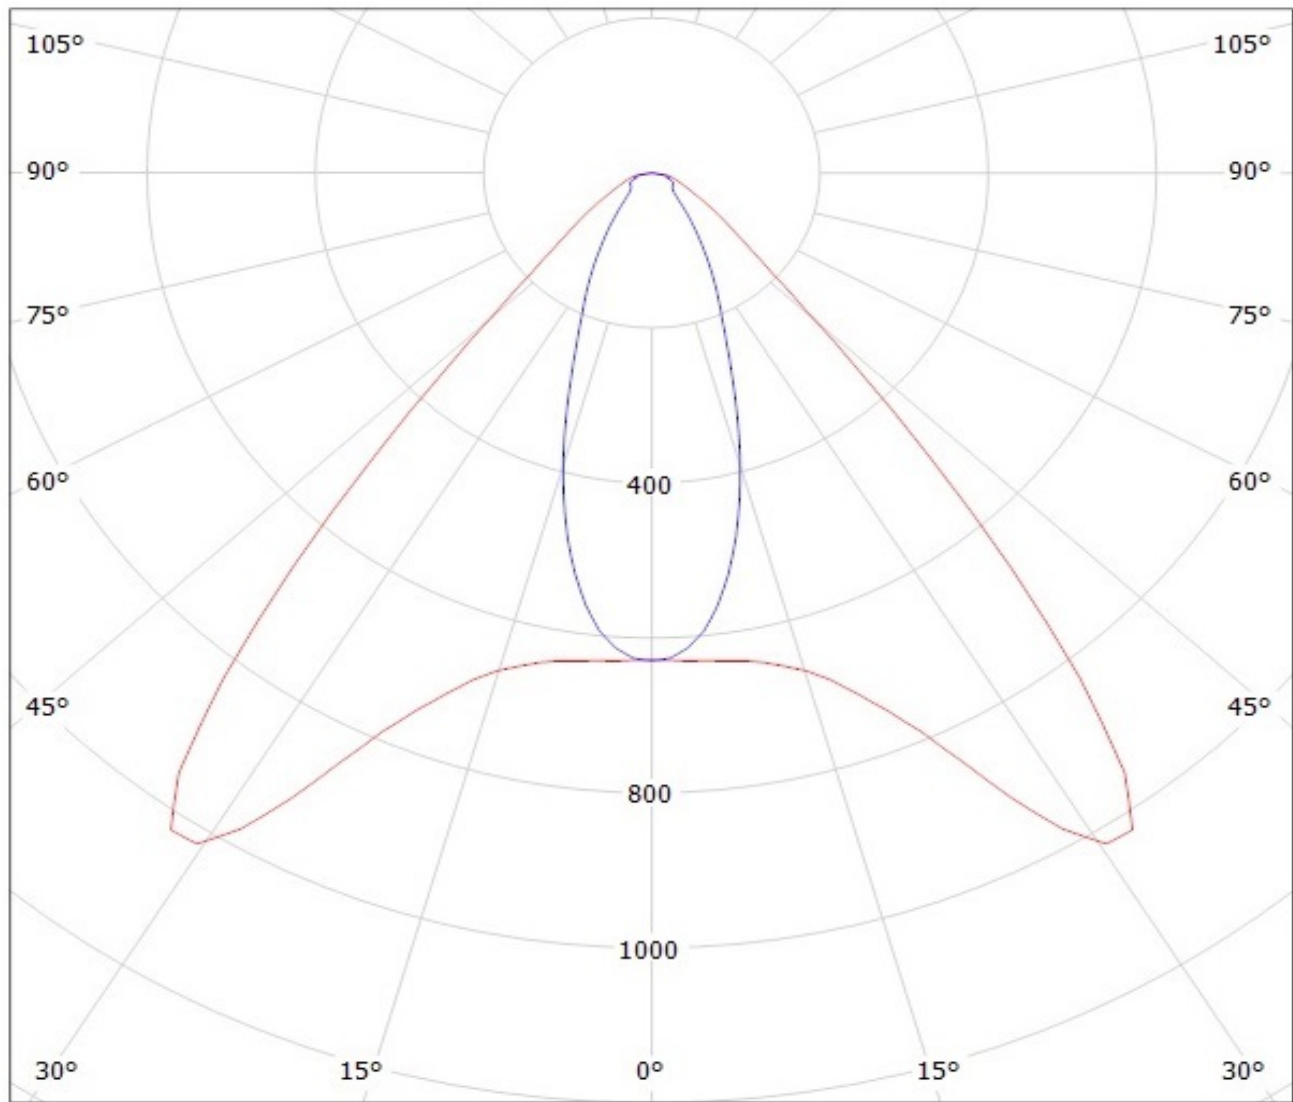

Ledil Oy C10924_Strada-B-XR C10924_Strada-B-XR / LDC (Polar)

Luminaire: Ledil Oy C10924_Strada-B-XR C10924_Strada-B-XR
Lamps: 1 x Cree XR-E (white)

cd/klm

— C0 - C180

— C90 - C270

SIMULATED