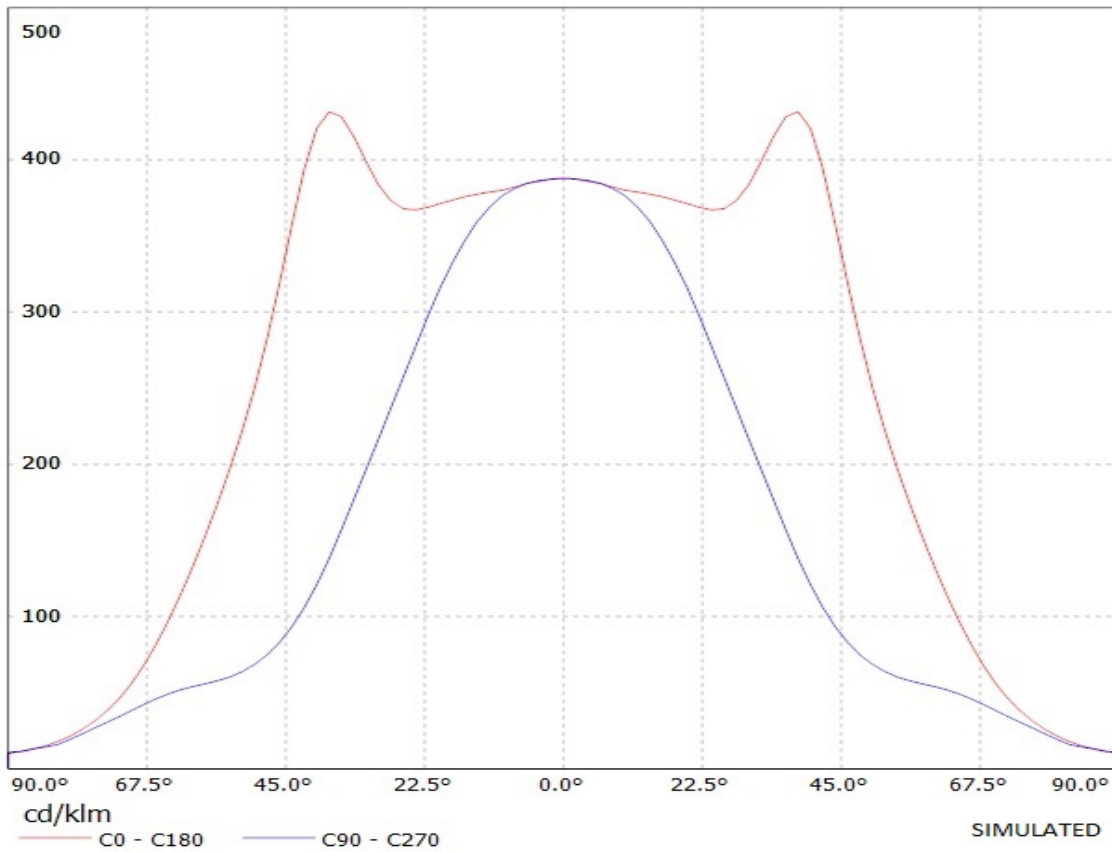

Ledil Oy C11185_Strada-DN-XR C11185_Strada-DN-XR / LDC (Linear)

Luminaire: Ledil Oy C11185_Strada-DN-XR C11185_Strada-DN-XR
Lamps: 1 x Cree XR-E (White)