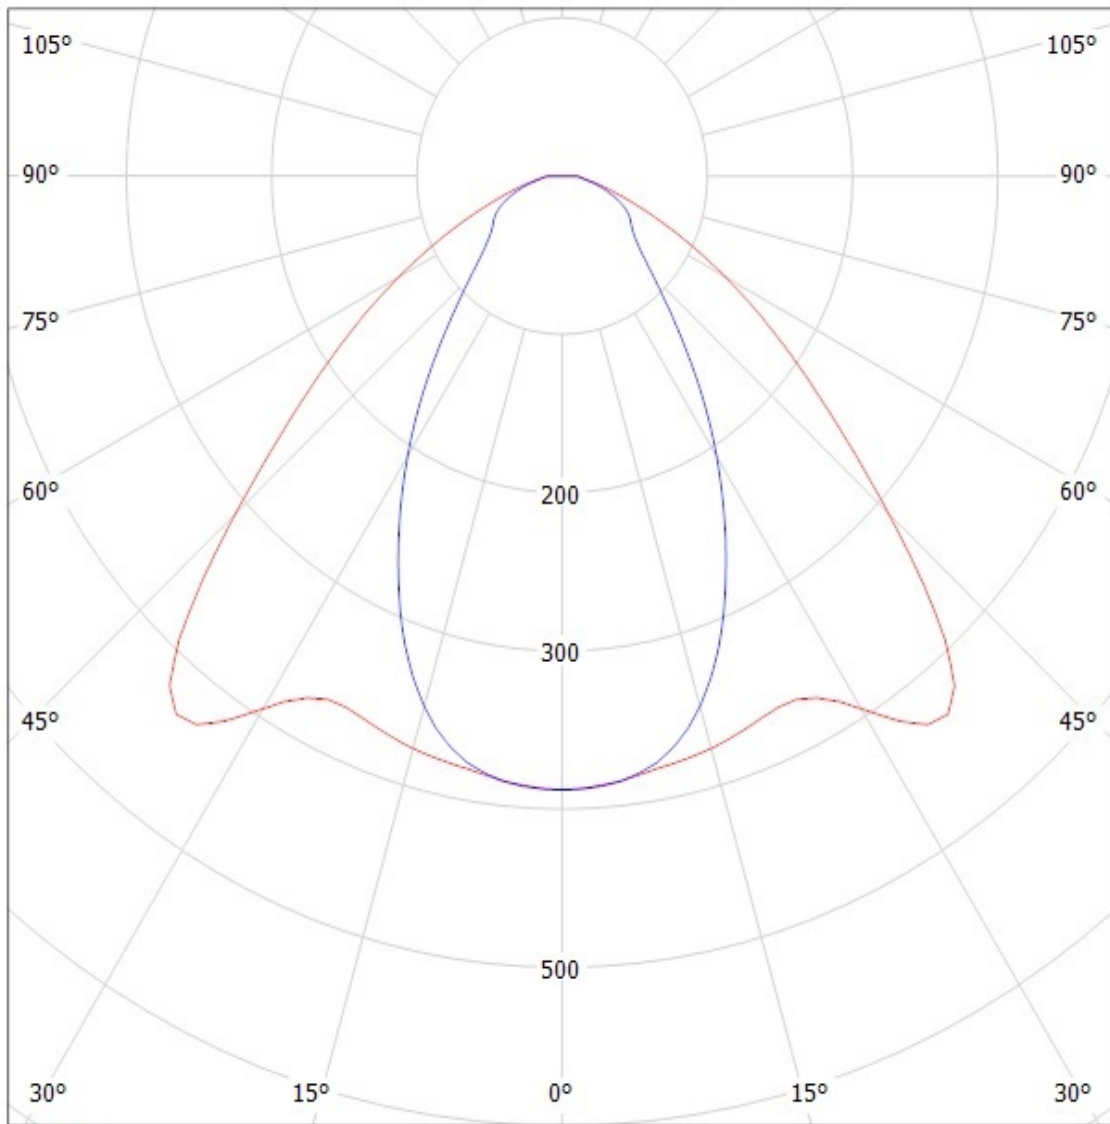

Ledil Oy C11185_Strada-DN-XR C11185_Strada-DN-XR / LDC (Polar)

Luminaire: Ledil Oy C11185_Strada-DN-XR C11185_Strada-DN-XR
Lamps: 1 x Cree XR-E (White)

cd/klm

— C0 - C180 — C90 - C270

SIMULATED