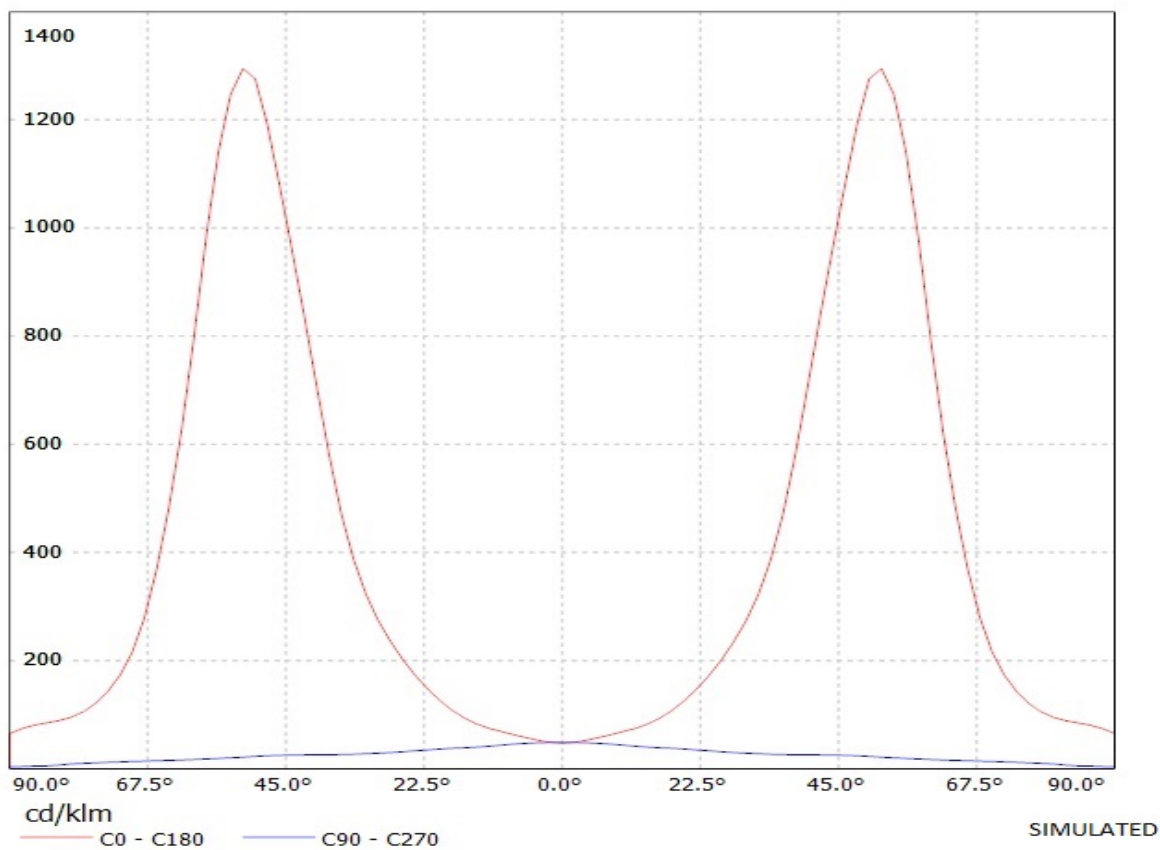

Ledil Oy C10757_Strada-DW-XR C10757_Strada-DW-XR / LDC (Linear)

Luminaire: Ledil Oy C10757_Strada-DW-XR C10757_Strada-DW-XR
Lamps: 1 x Cree XR-E (White)