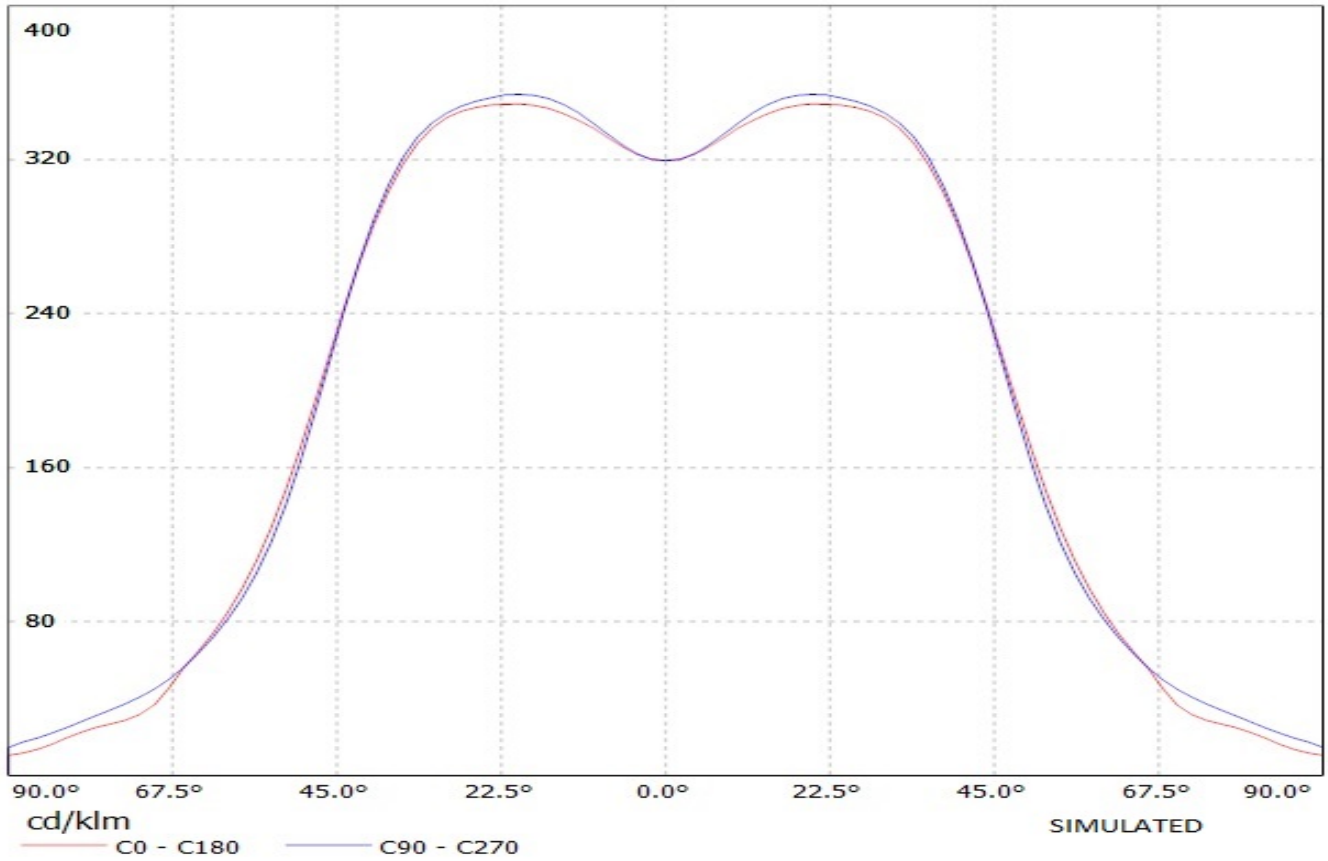

Ledil Oy CA10967_Strada-C-XR-tape CA10967_Strada-C-XR-tape / LDC (Linear)

Luminaire: Ledil Oy CA10967_Strada-C-XR-tape CA10967_Strada-C-XR-tape
Lamps: 1 x Cree XR-E (White)