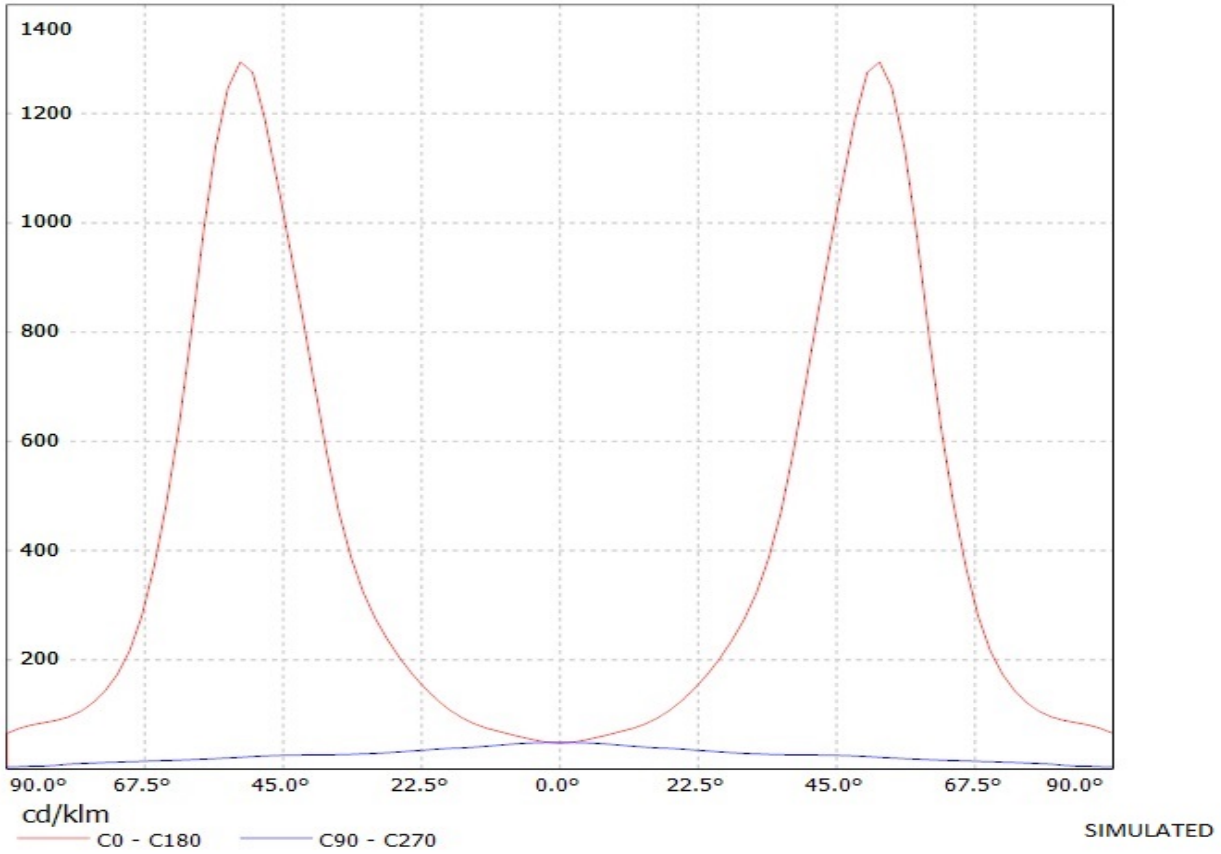

Ledil Oy C10757_Strada-DW-XR C10757_Strada-DW-XR / LDC (Linear)

Luminaire: Ledil Oy C10757_Strada-DW-XR C10757_Strada-DW-XR
Lamps: 1 x Cree XR-E (White)