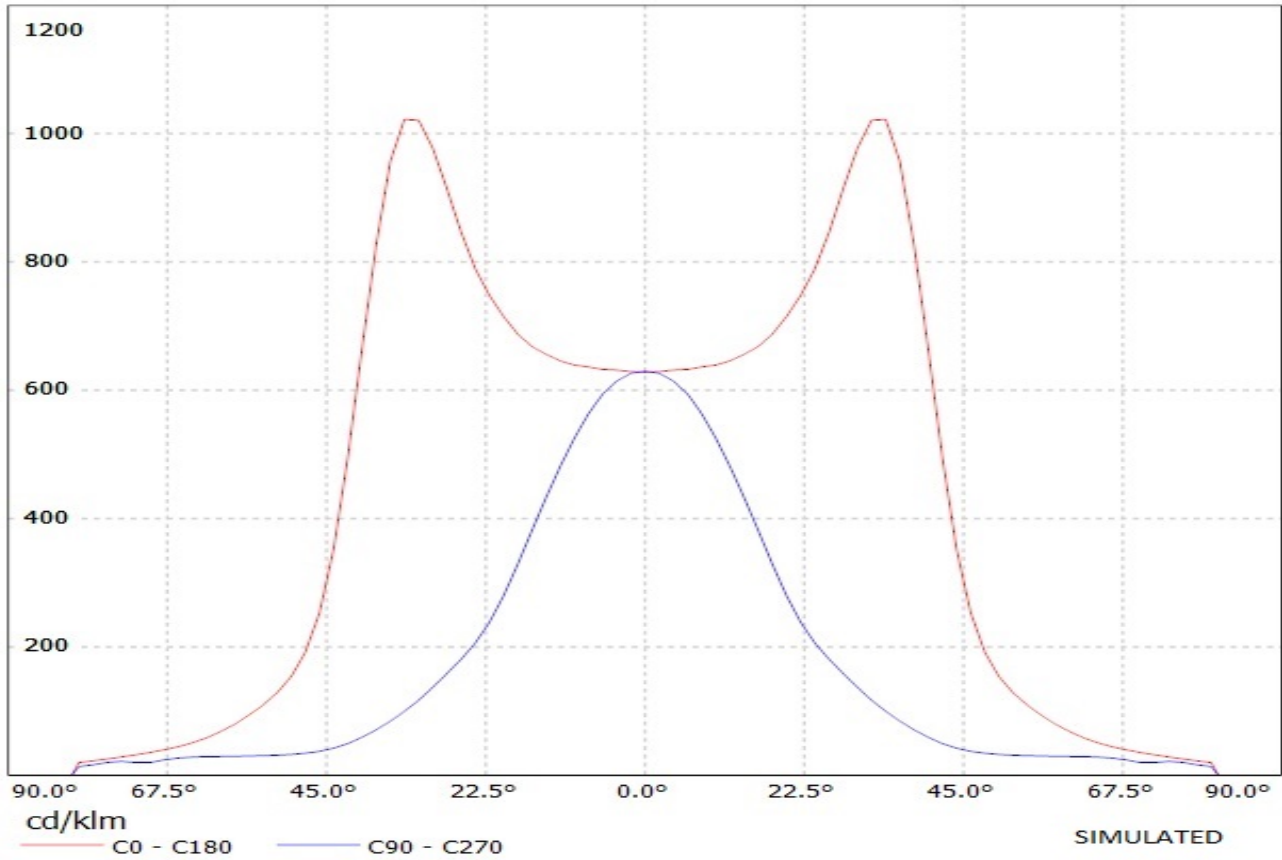

Ledil Oy C10924_Strada-B-XR C10924_Strada-B-XR / LDC (Linear)

Luminaire: Ledil Oy C10924_Strada-B-XR C10924_Strada-B-XR
Lamps: 1 x Cree XR-E (white)