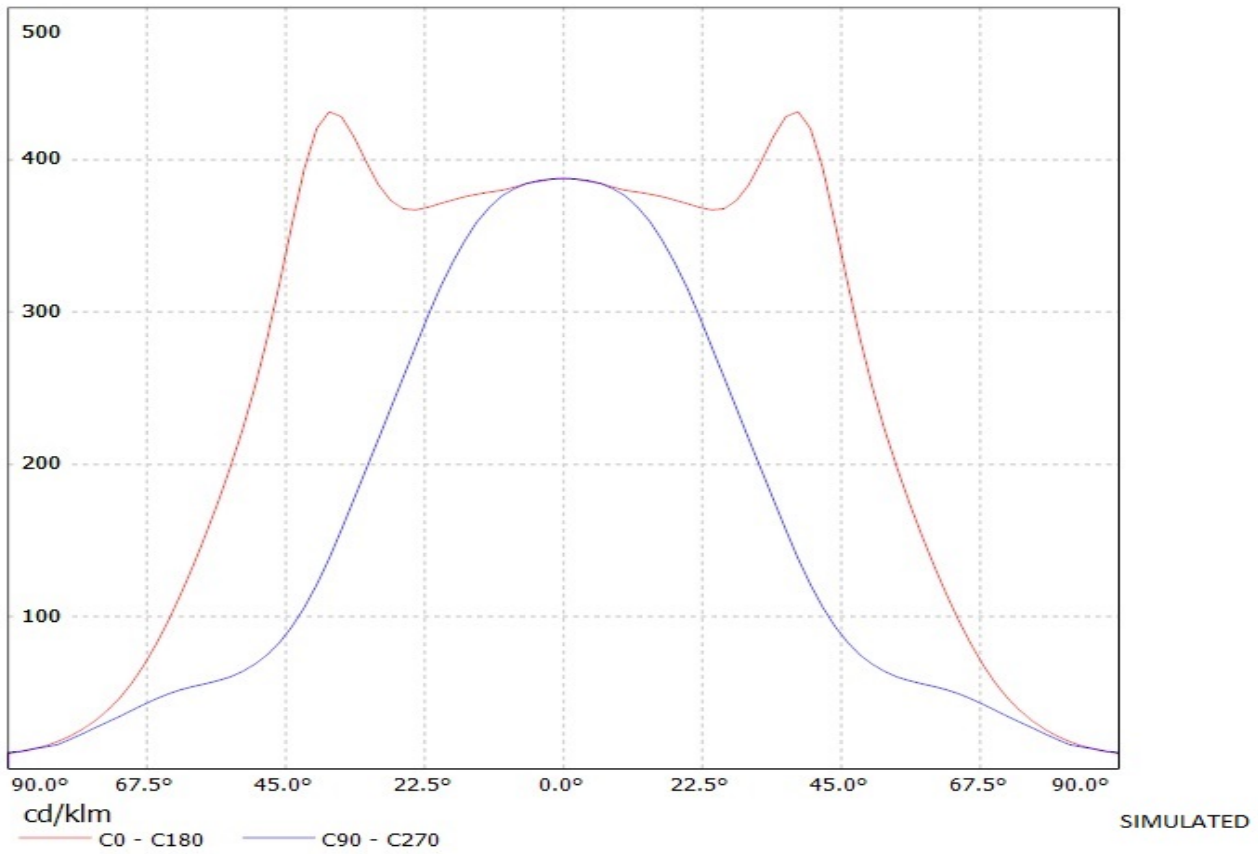

Ledil Oy C11185_Strada-DN-XR C11185_Strada-DN-XR / LDC (Linear)

Luminaire: Ledil Oy C11185_Strada-DN-XR C11185_Strada-DN-XR
Lamps: 1 x Cree XR-E (White)