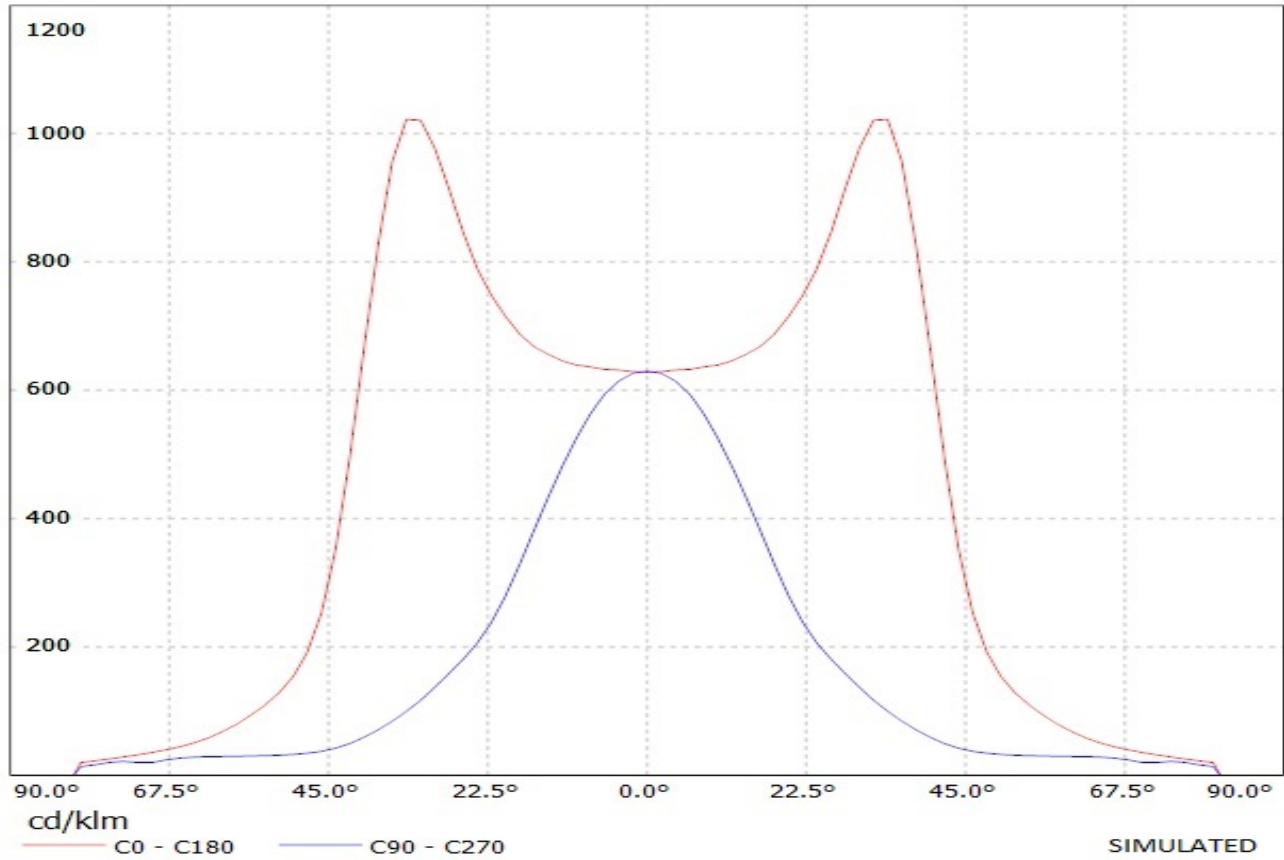

Ledil Oy C10924_Strada-B-XR C10924_Strada-B-XR / LDC (Linear)

Luminaire: Ledil Oy C10924_Strada-B-XR C10924_Strada-B-XR
Lamps: 1 x Cree XR-E (white)