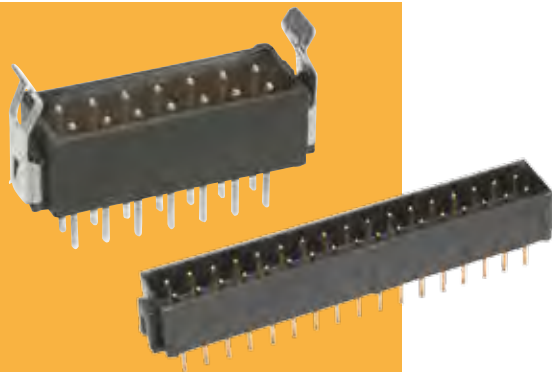

Datamate L-Tek Connectors

Male Double Row Vertical PC Tail

- ❖ Polarised mouldings.
- ❖ Fully shrouded contacts.
- ❖ Mates with standard Datamate L-Tek female connectors.
- ❖ Can be used with optional Strain Relief straps, available to order separately: **order code M80-0030006**.