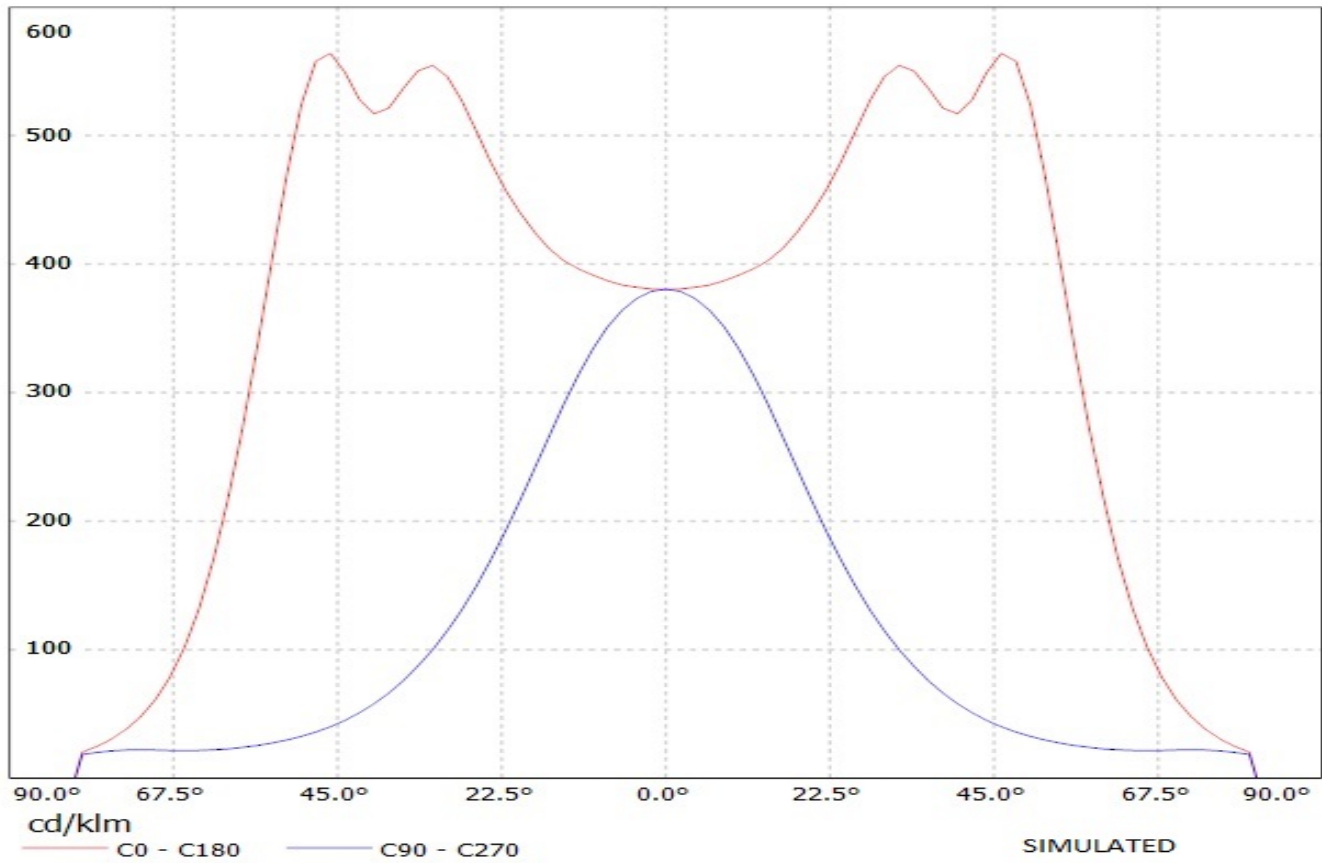

Ledil Oy C10926_Strada-B-XP C10926_Strada-B-XP / LDC (Linear)

Luminaire: Ledil Oy C10926_Strada-B-XP C10926_Strada-B-XP
Lamps: 1 x Cree XP-E (white)