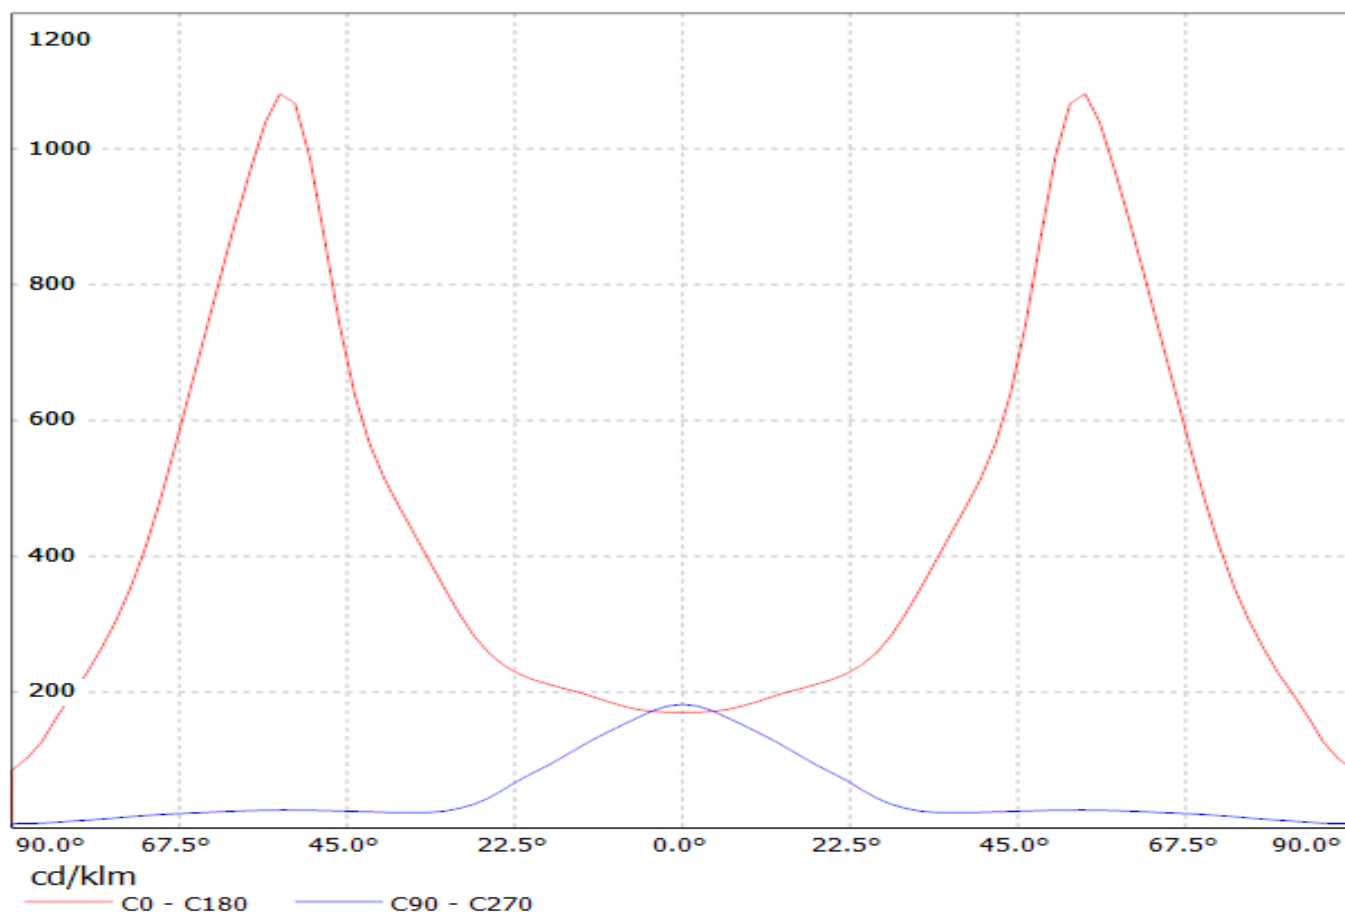

Luminaire: Ledil Oy CA12087-Strada-FW-Tape-XP  
Lamps: 1 x Cree XP-E 74,6lm 250mA

Luminaire: Ledil Oy C10818\_Strada-A-XP C10818\_Strada-A-XP  
Lamps: 1 x Cree XP-E (white)

Luminaire: Ledil Oy CA10823\_Strada-A-XP CA10823\_Strada-A-XP  
Lamps: 1 x Cree XP-E (white)