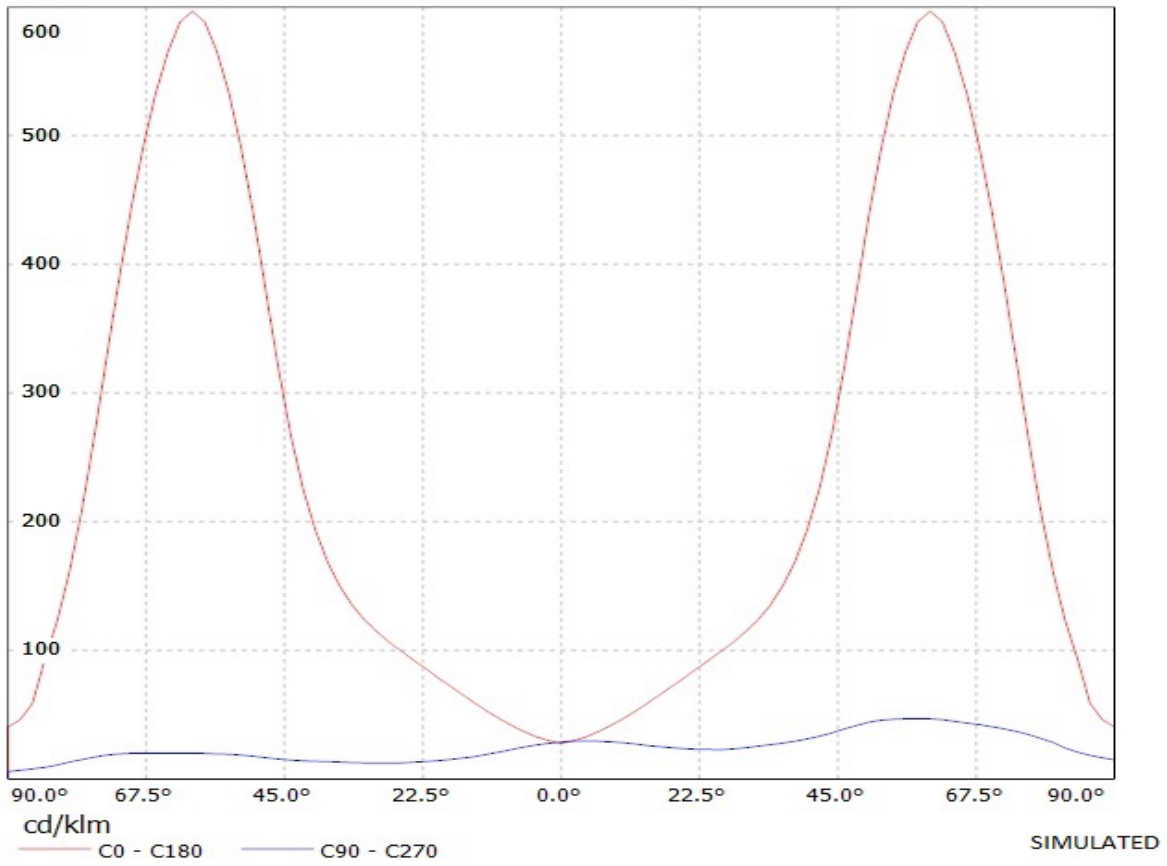

Ledil Oy C11425_Strada-T-DW-XP C11425_Strada-T-DW-XP / LDC (Linear)

Luminaire: Ledil Oy C11425_Strada-T-DW-XP C11425_Strada-T-DW-XP
Lamps: 1 x Cree XP-E (White)