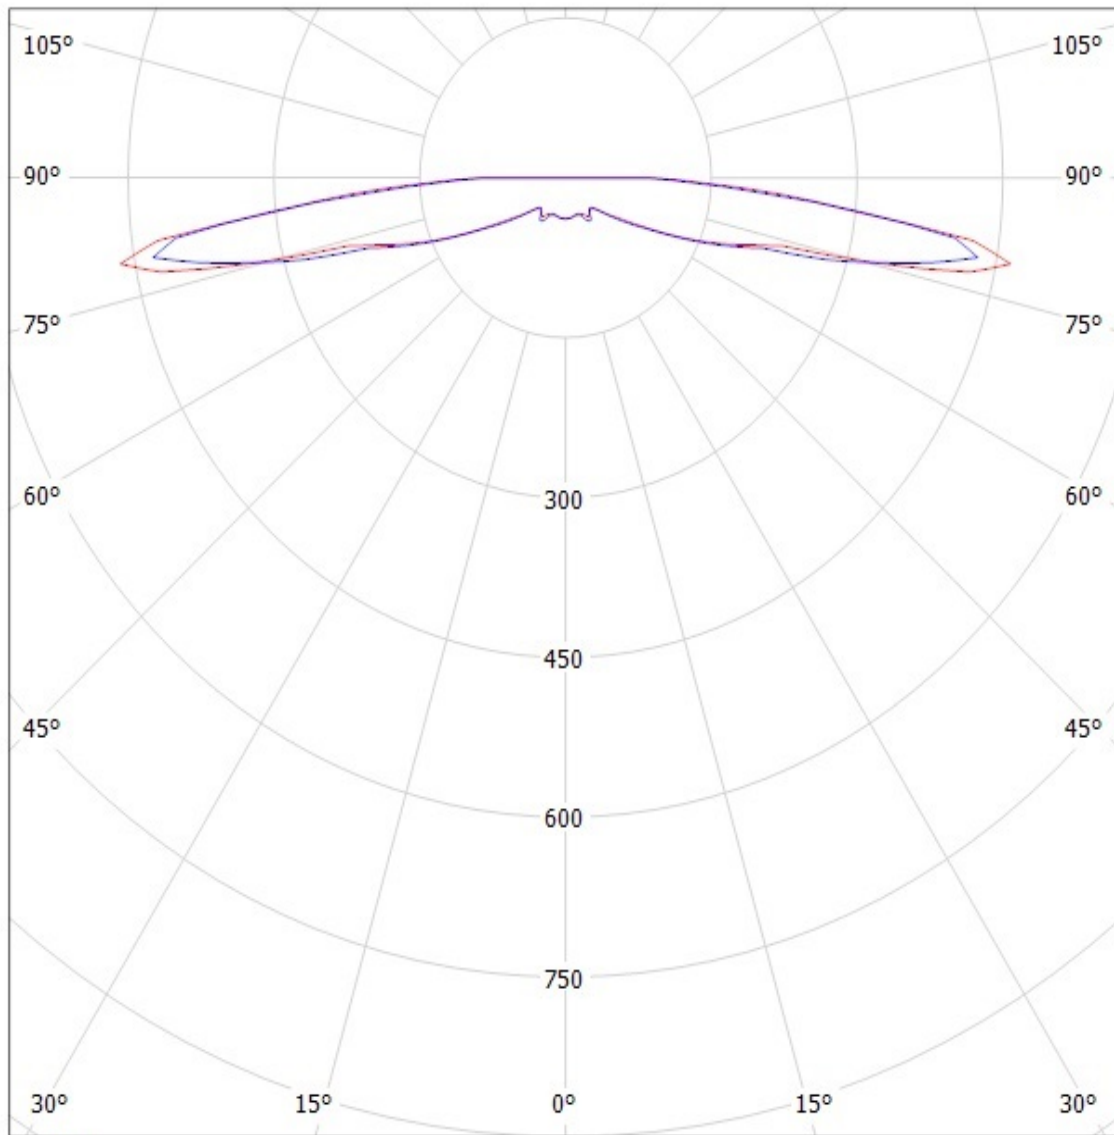

Ledil Oy C11249_Strada-S-XP C11249_Strada-S-XP / LDC (Polar)

Luminaire: Ledil Oy C11249_Strada-S-XP C11249_Strada-S-XP

Lamps: 1 x Cree XP-E (White)

cd/klm

— C0 - C180 — C90 - C270

SIMULATED