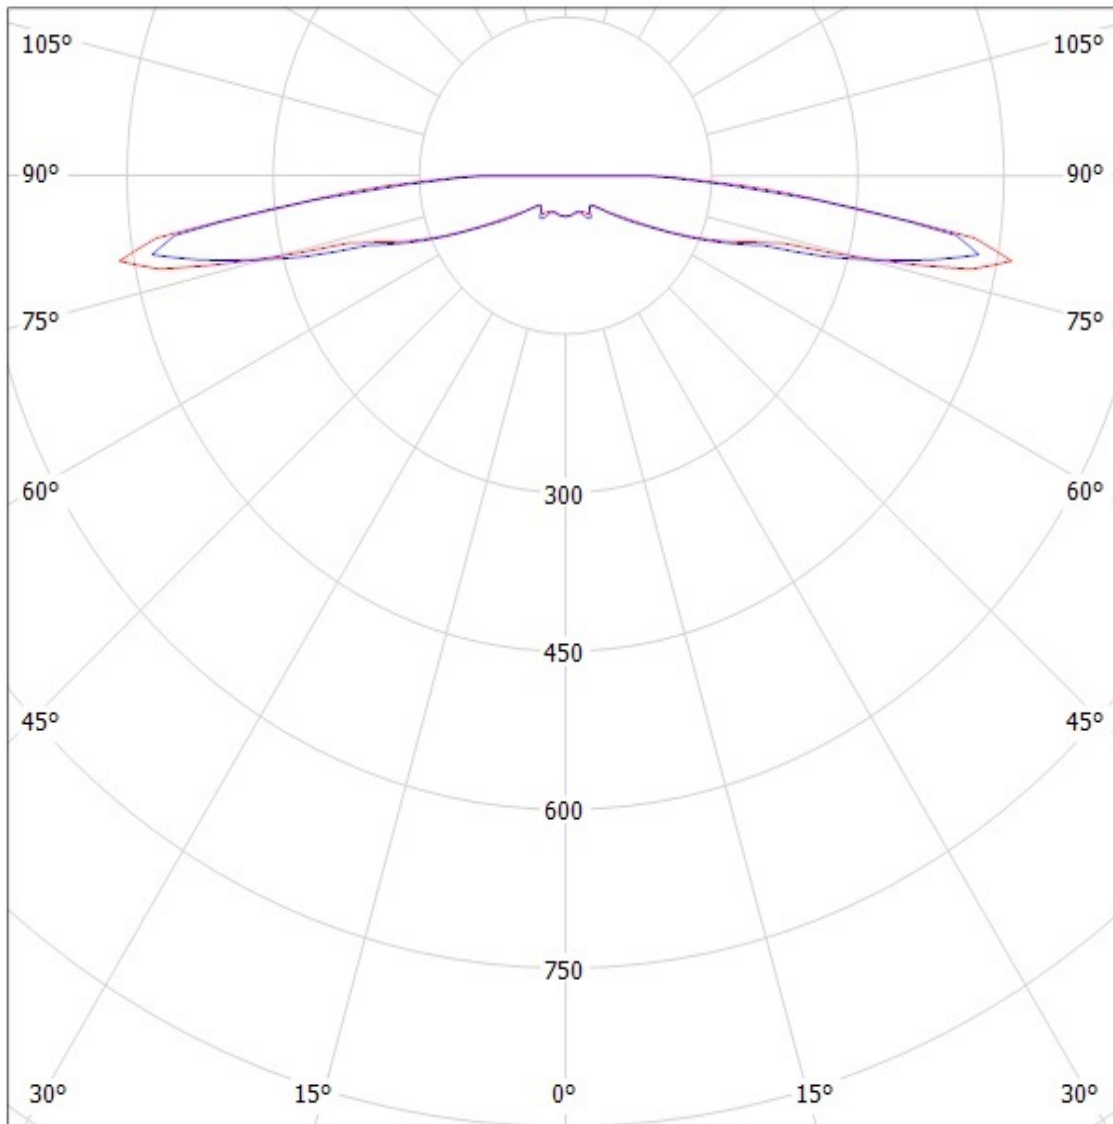

Ledil Oy C11249_Strada-S-XP C11249_Strada-S-XP / LDC (Polar)

Luminaire: Ledil Oy C11249_Strada-S-XP C11249_Strada-S-XP
Lamps: 1 x Cree XP-E (White)

cd/klm

— C0 - C180   — C90 - C270

SIMULATED