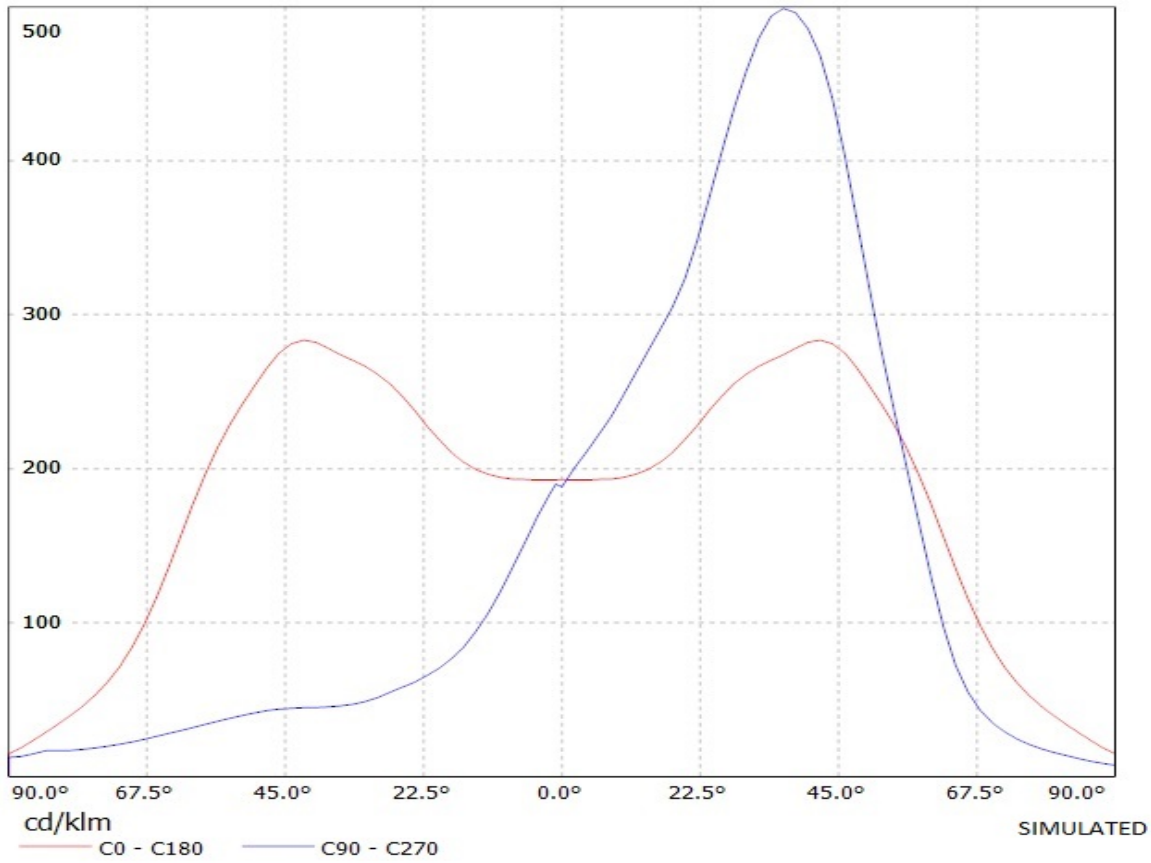

Ledil Oy C11415_Strada-T-DN-XP C11415_Strada-T-DN-XP / LDC (Linear)

Luminaire: Ledil Oy C11415_Strada-T-DN-XP C11415_Strada-T-DN-XP
Lamps: 1 x Cree XP-E (White)