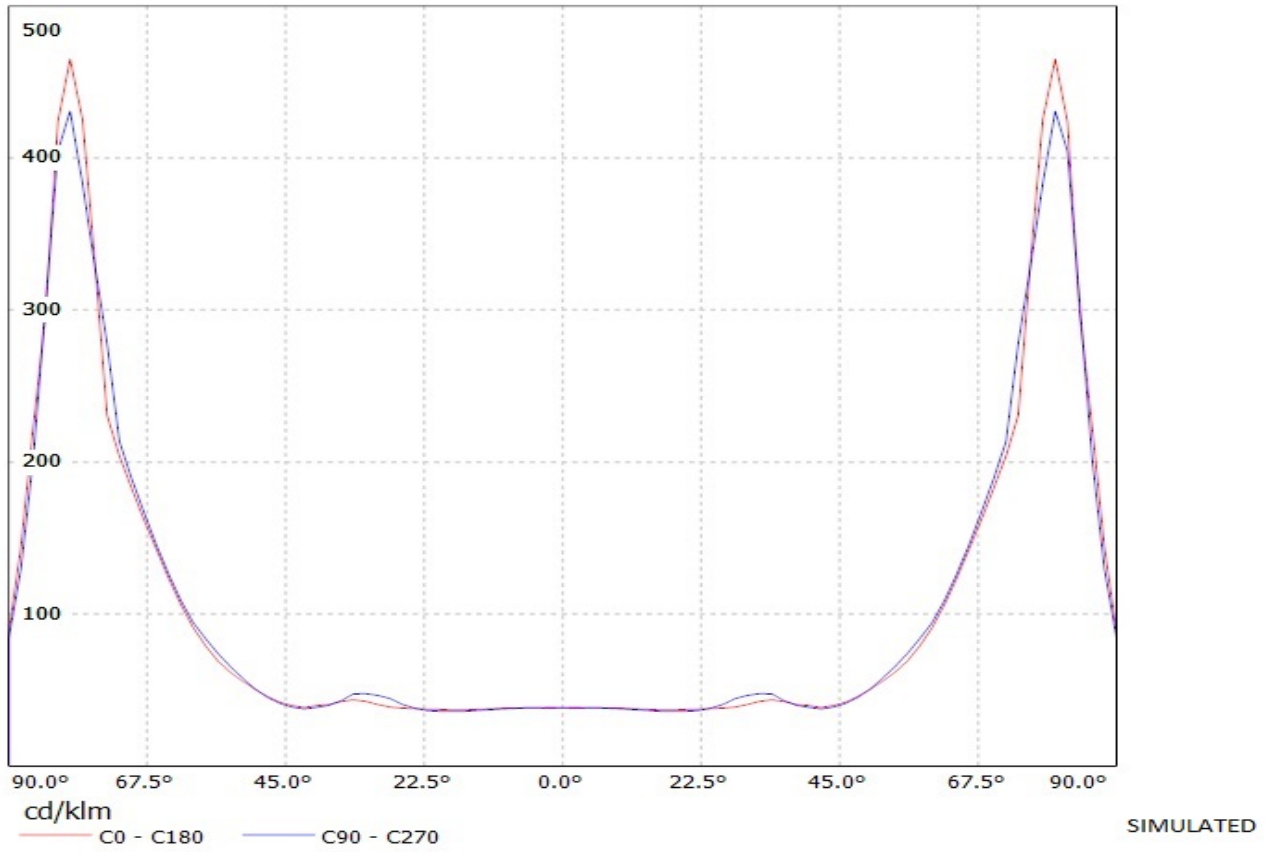

Ledil Oy C11249_Strada-S-XP C11249_Strada-S-XP / LDC (Linear)

Luminaire: Ledil Oy C11249_Strada-S-XP C11249_Strada-S-XP
Lamps: 1 x Cree XP-E (White)