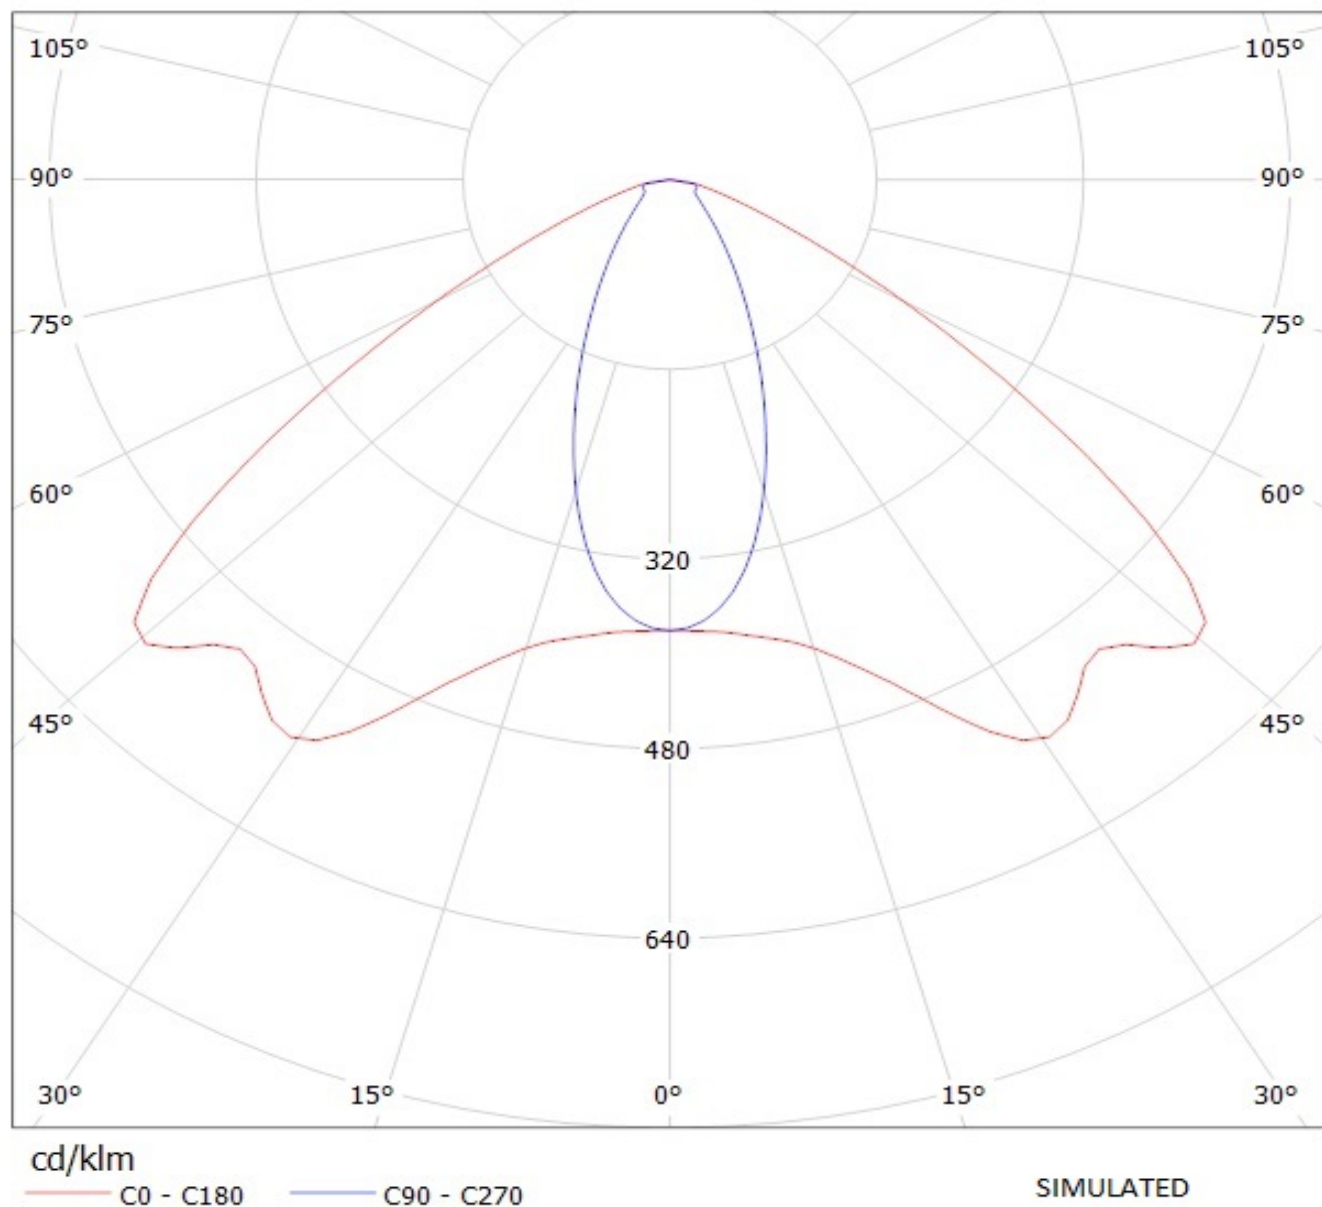

Ledil Oy C10926_Strada-B-XP C10926_Strada-B-XP / LDC (Polar)

Luminaire: Ledil Oy C10926_Strada-B-XP C10926_Strada-B-XP

Lamps: 1 x Cree XP-E (white)