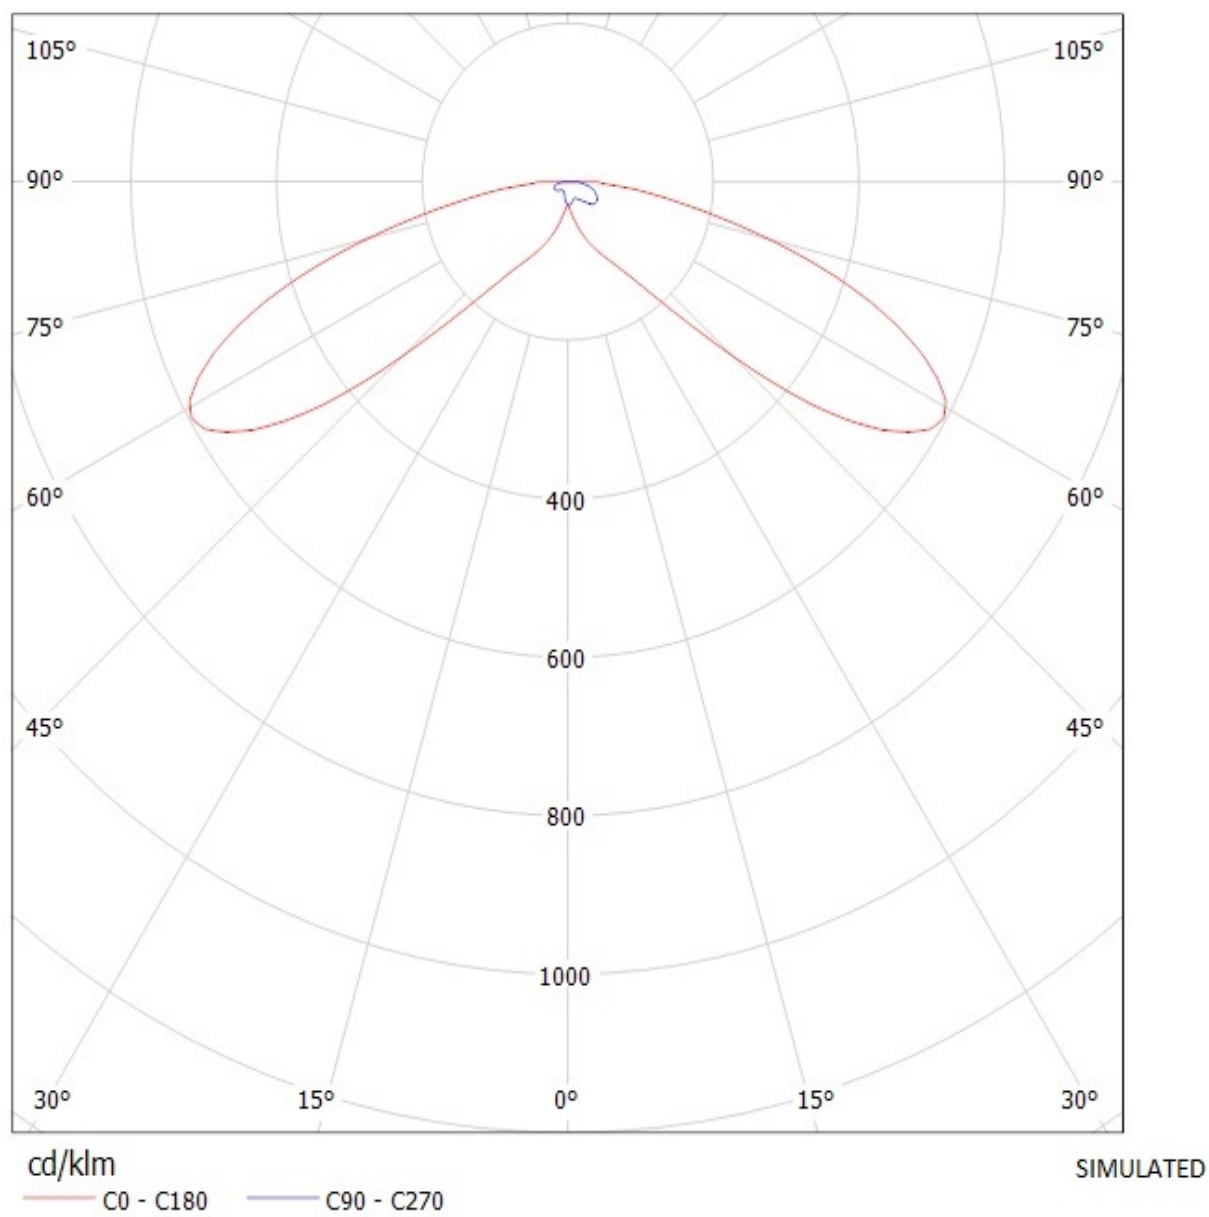

Ledil Oy C11425_Strada-T-DW-XP C11425_Strada-T-DW-XP / LDC (Polar)

Luminaire: Ledil Oy C11425_Strada-T-DW-XP C11425_Strada-T-DW-XP

Lamps: 1 x Cree XP-E (White)