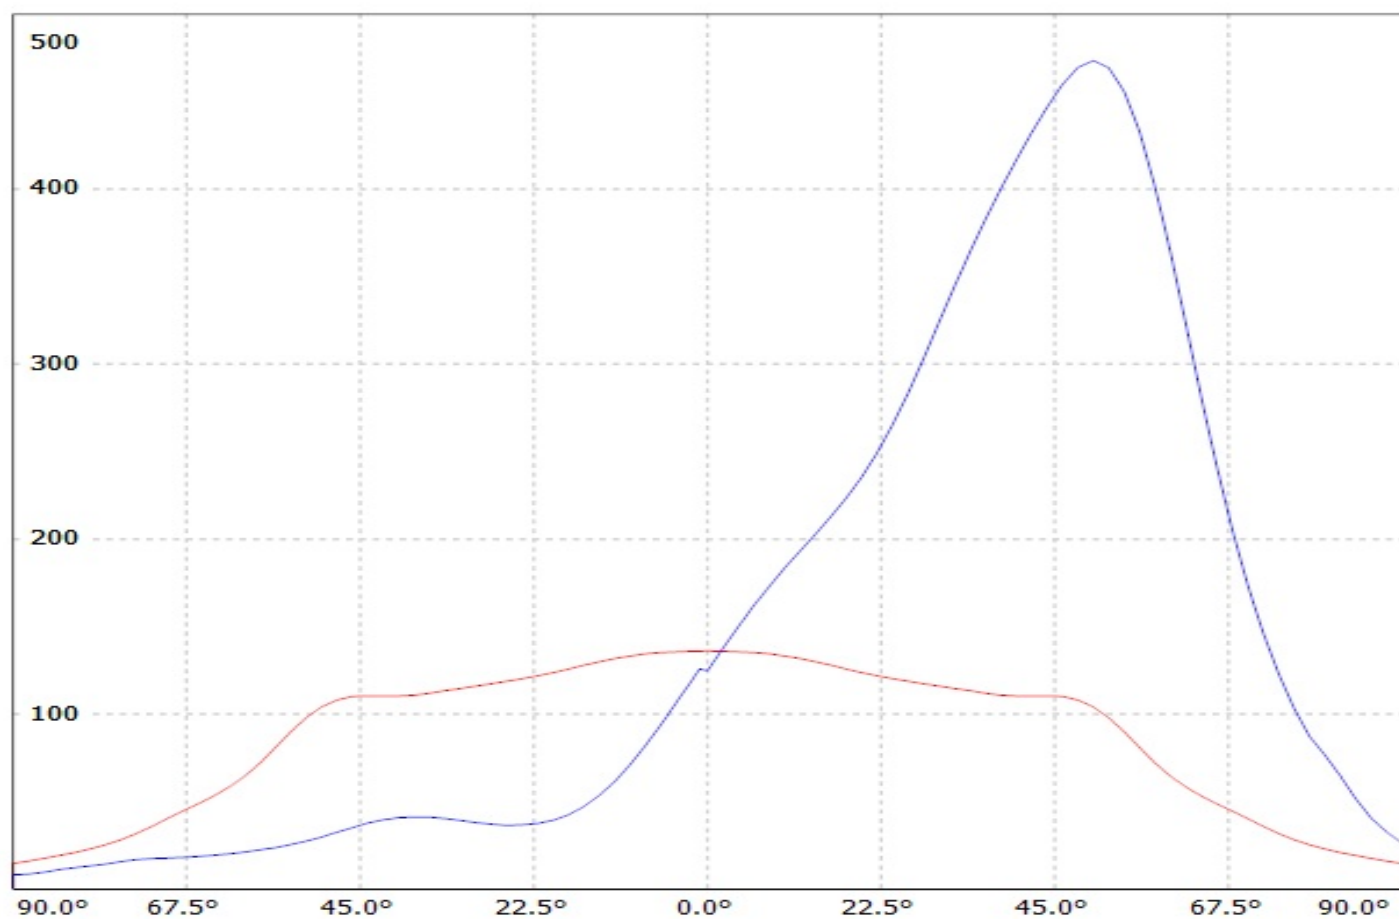

Luminaire: Ledil Oy C12049_Strada-FT-XP C12049_Strada-FT-XP
Lamps: 1 x Cree XP-E