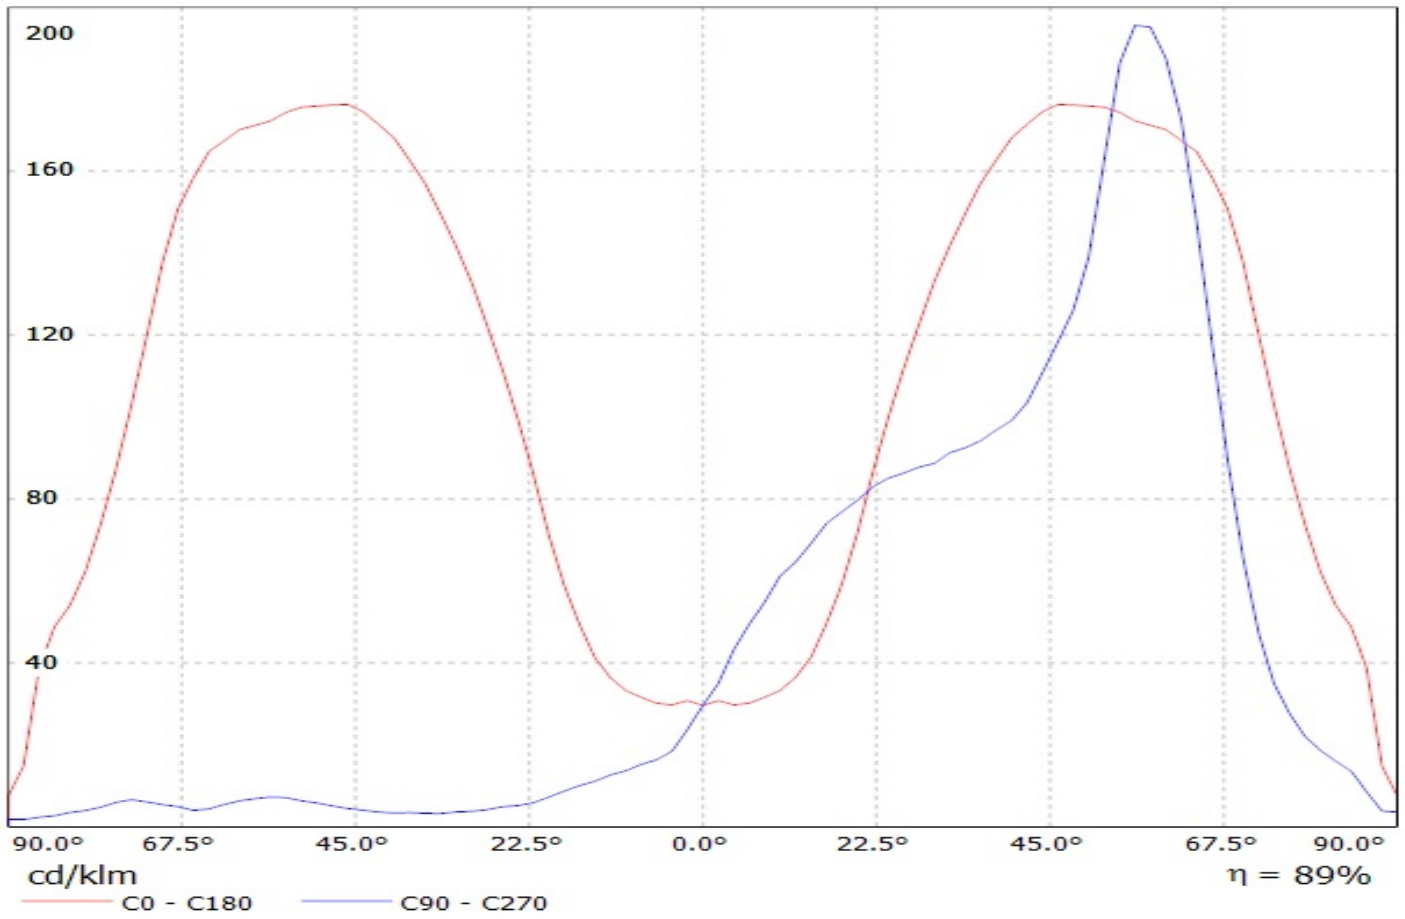

Luminaire: Ledil Oy CA12087-Strada-FW-Tape-XP
Lamps: 1 x Cree XP-E 74,6lm 250mA