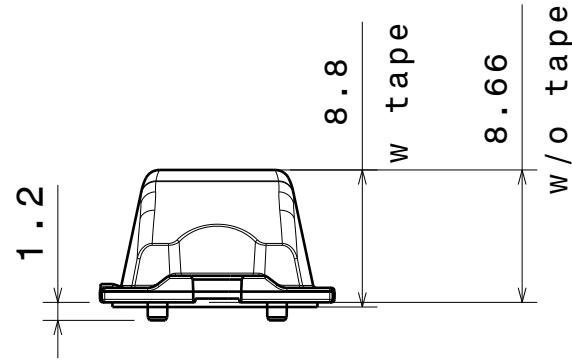

Bottom view

Front view

2