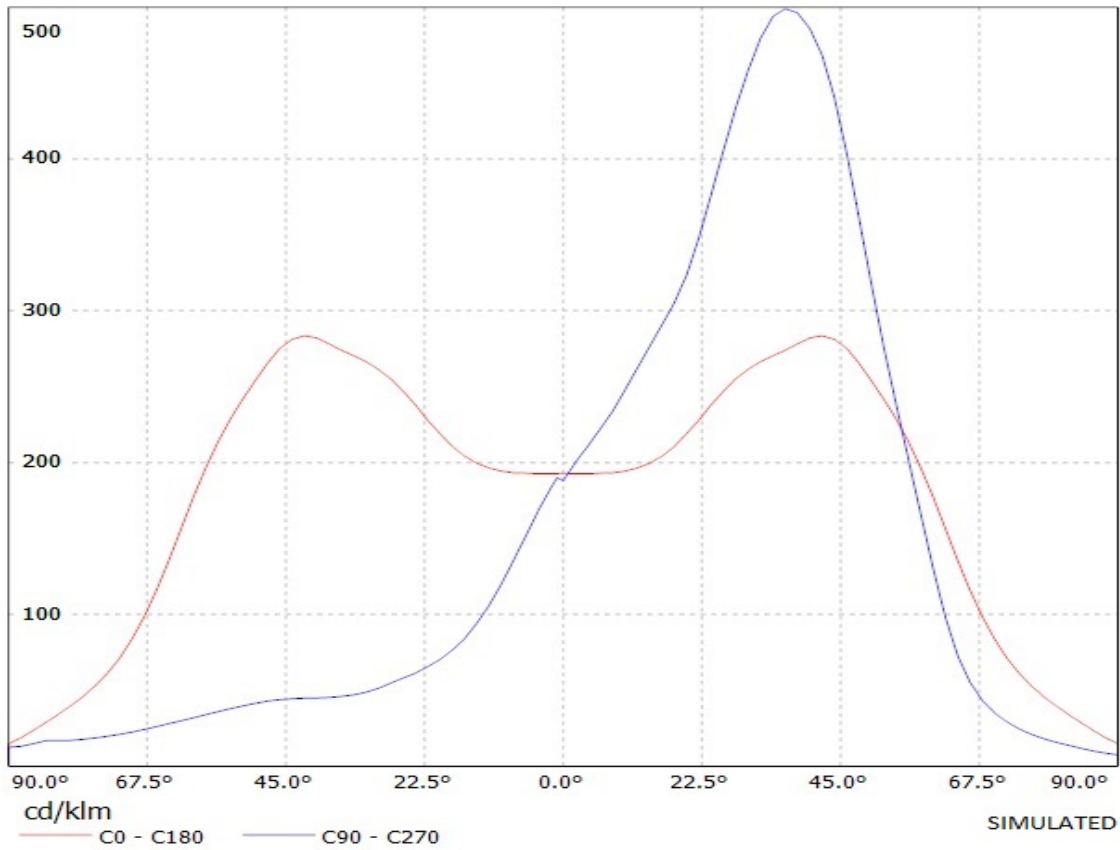

Ledil Oy C11415_Strada-T-DN-XP C11415_Strada-T-DN-XP / LDC (Linear)

Luminaire: Ledil Oy C11415_Strada-T-DN-XP C11415_Strada-T-DN-XP
Lamps: 1 x Cree XP-E (White)