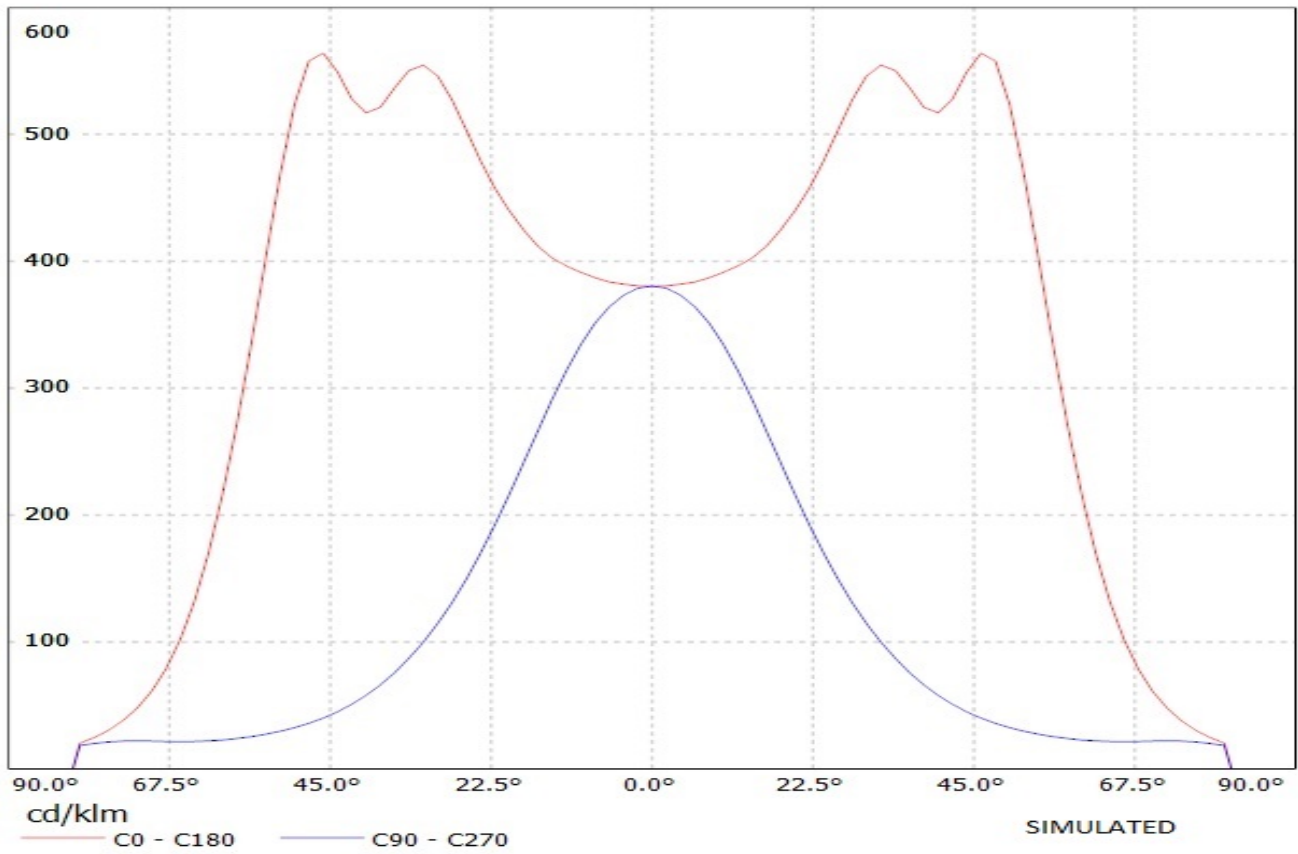

Ledil Oy C10926_Strada-B-XP C10926_Strada-B-XP / LDC (Linear)

Luminaire: Ledil Oy C10926_Strada-B-XP C10926_Strada-B-XP
Lamps: 1 x Cree XP-E (white)