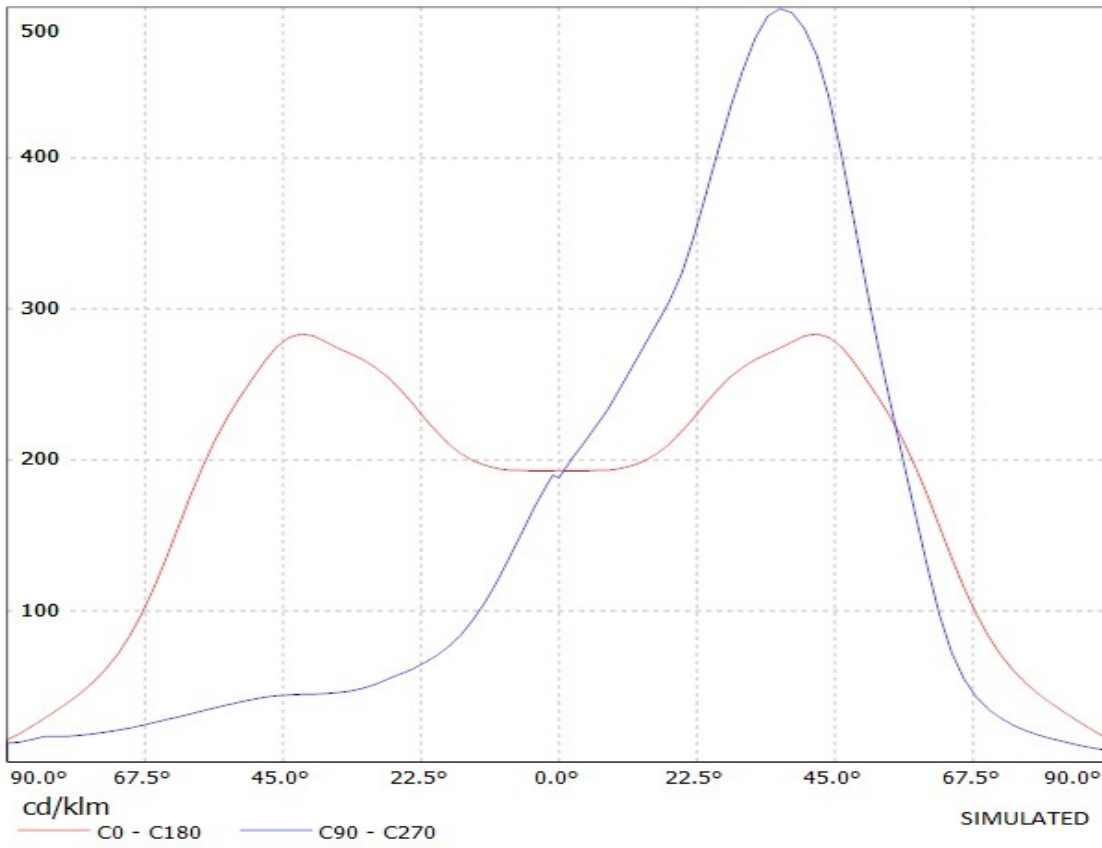

Ledil Oy C11415_Strada-T-DN-XP C11415_Strada-T-DN-XP / LDC (Linear)

Luminaire: Ledil Oy C11415_Strada-T-DN-XP C11415_Strada-T-DN-XP
Lamps: 1 x Cree XP-E (White)