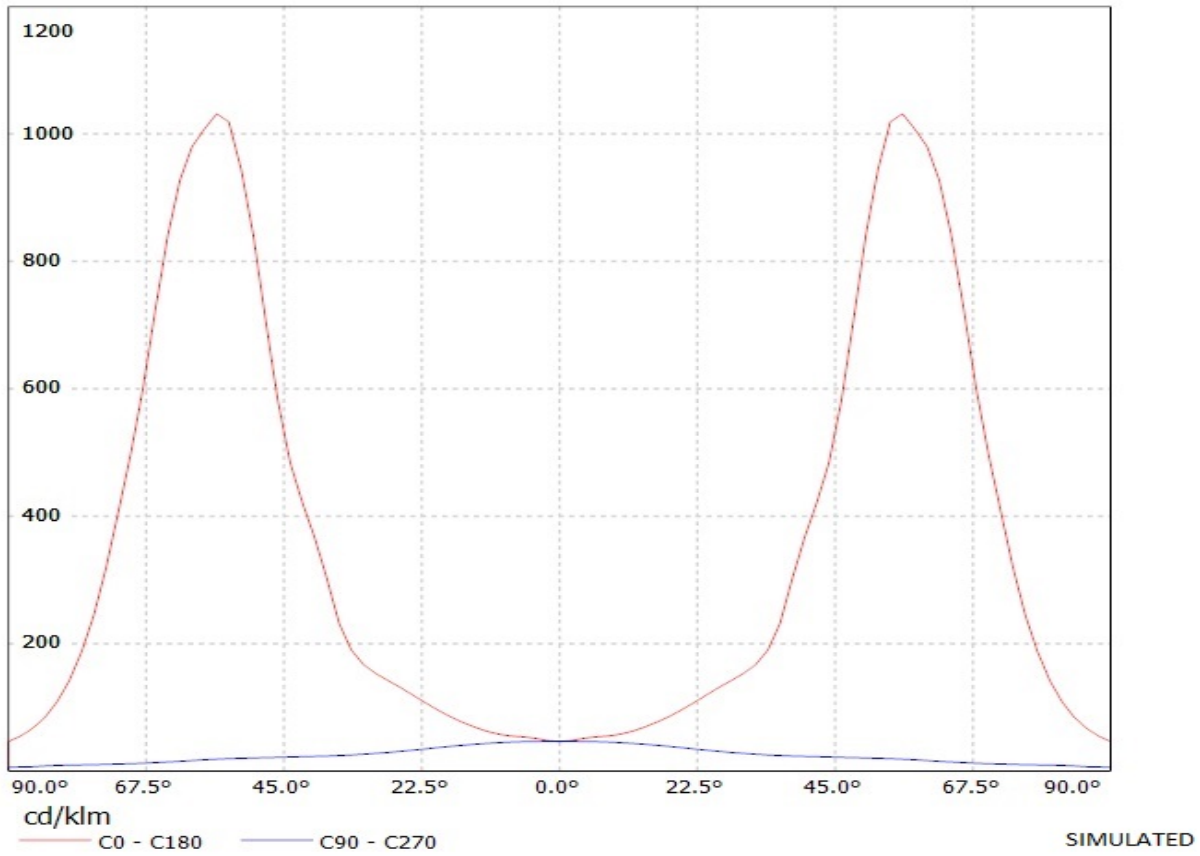

Ledil Oy C11255_Strada-DW-XP C11255_Strada-DW-XP / LDC (Linear)

Luminaire: Ledil Oy C11255_Strada-DW-XP C11255_Strada-DW-XP
Lamps: 1 x Cree XP-E (White)