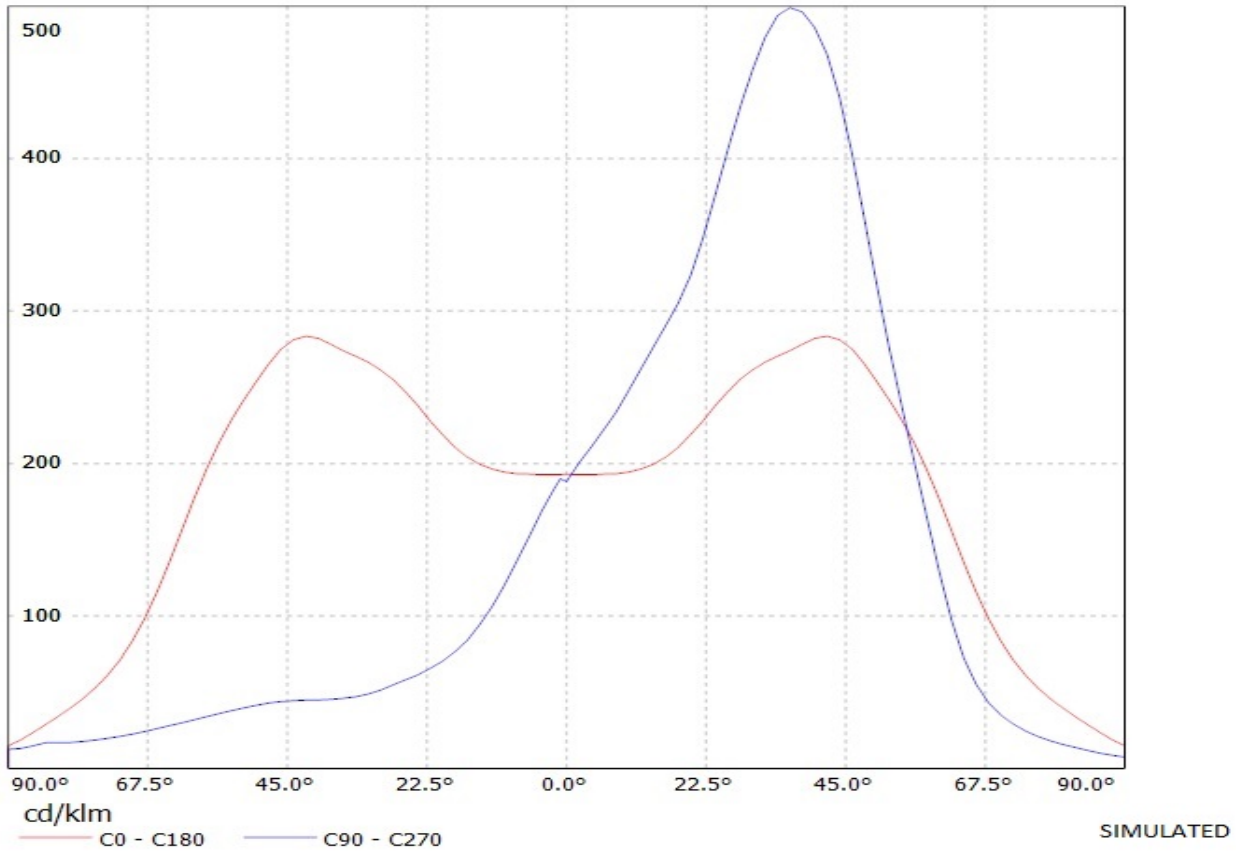

Ledil Oy C11415_Strada-T-DN-XP C11415_Strada-T-DN-XP / LDC (Linear)

Luminaire: Ledil Oy C11415_Strada-T-DN-XP C11415_Strada-T-DN-XP
Lamps: 1 x Cree XP-E (White)