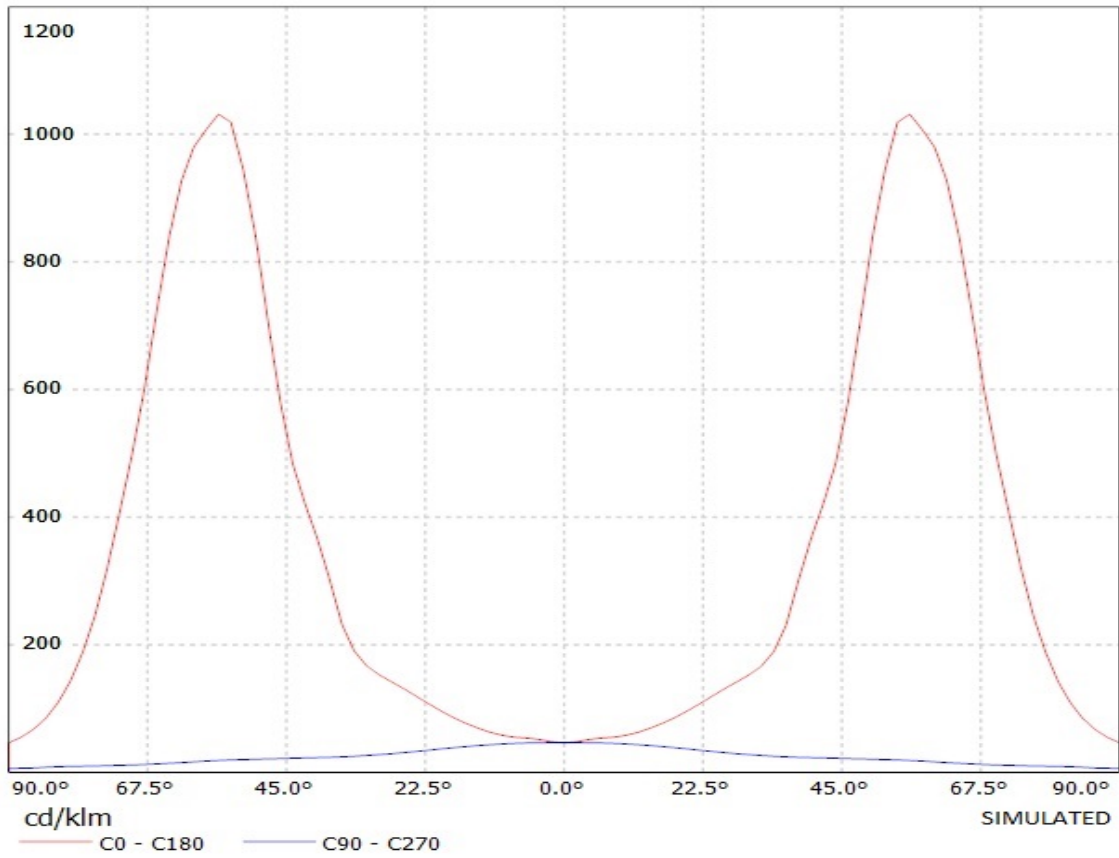

Ledil Oy C11255_Strada-DW-XP C11255_Strada-DW-XP / LDC (Linear)

Luminaire: Ledil Oy C11255_Strada-DW-XP C11255_Strada-DW-XP
Lamps: 1 x Cree XP-E (White)