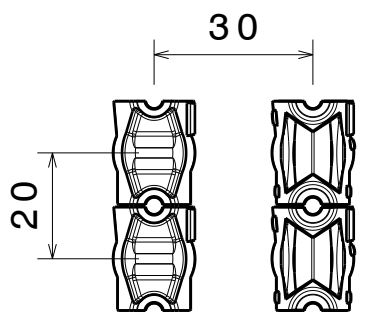

Strada lens arrangement recommendation