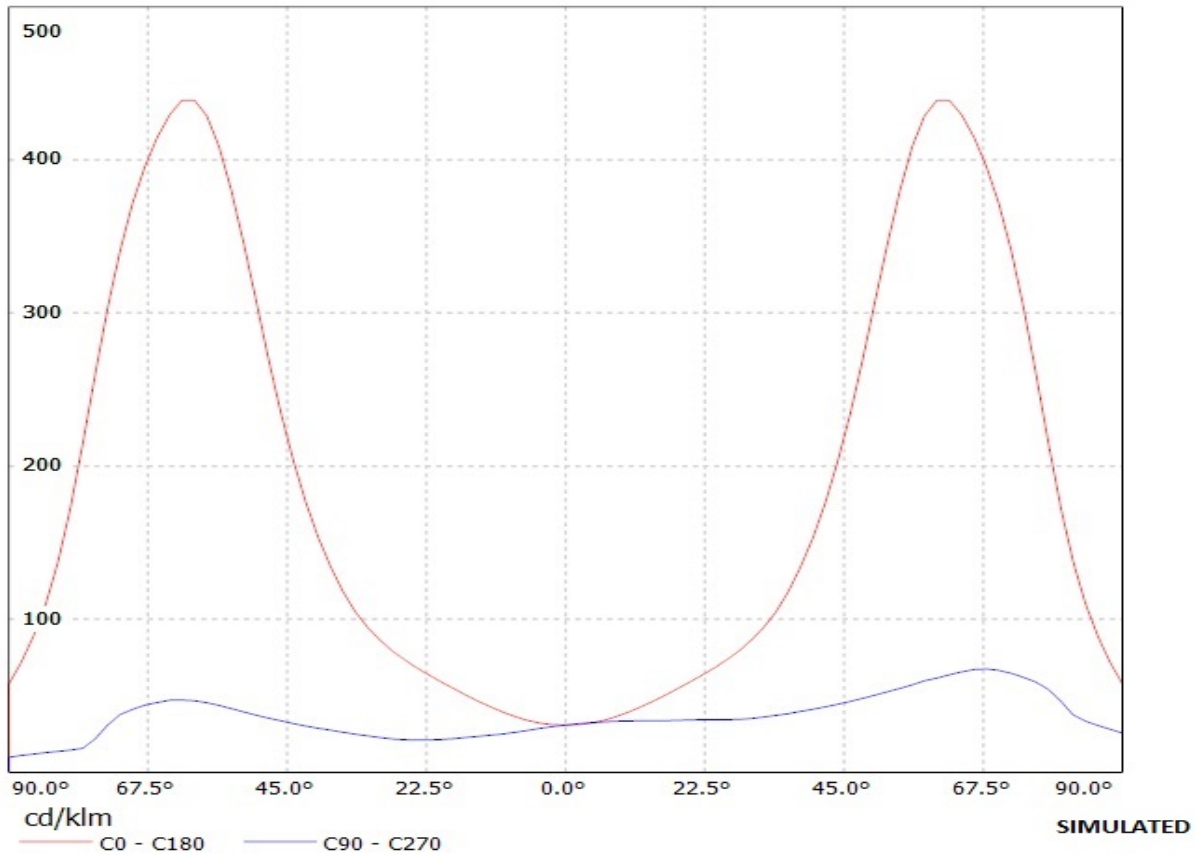

Ledil Oy C11425_Strada-T-DW-XP-G C11425_Strada-T-DW-XP-G / LDC (Linear)

Luminaire: Ledil Oy C11425_Strada-T-DW-XP-G C11425_Strada-T-DW-XP-G
Lamps: 1 x Cree Xp-G (White)