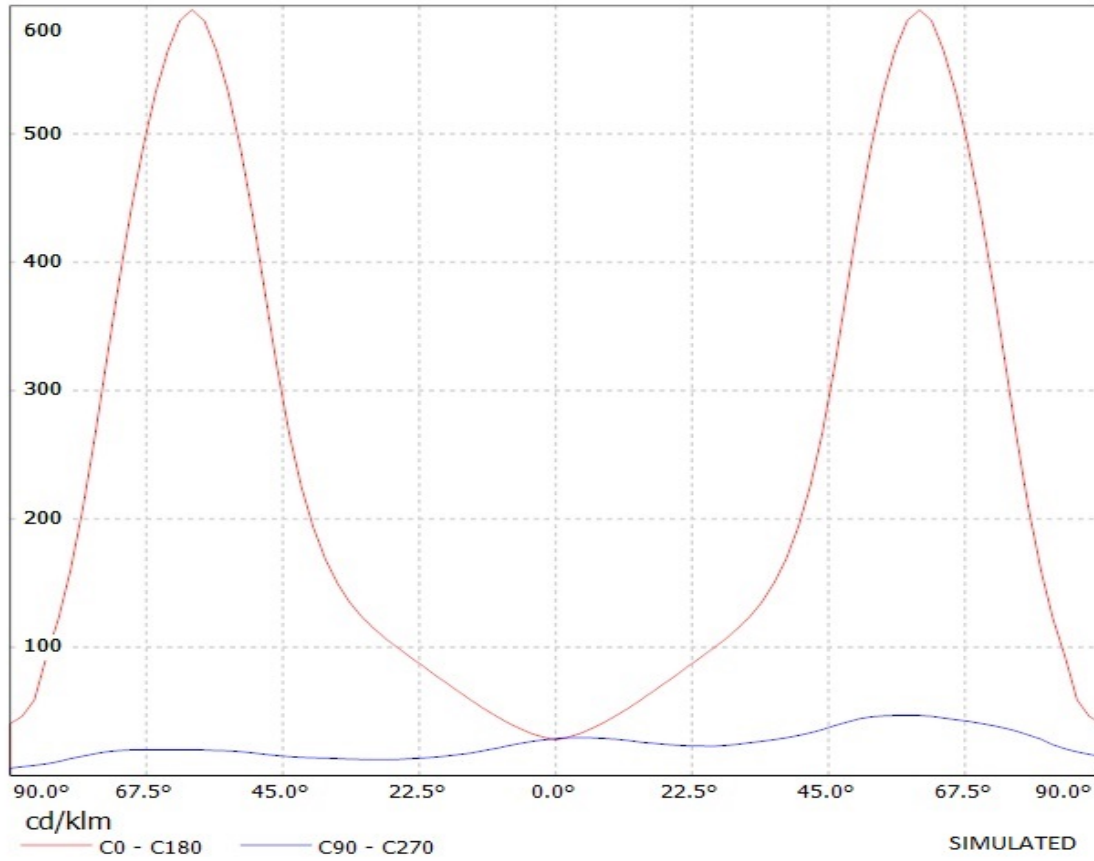

Ledil Oy C11425_Strada-T-DW-XP C11425_Strada-T-DW-XP / LDC (Linear)

Luminaire: Ledil Oy C11425_Strada-T-DW-XP C11425_Strada-T-DW-XP
Lamps: 1 x Cree XP-E (White)