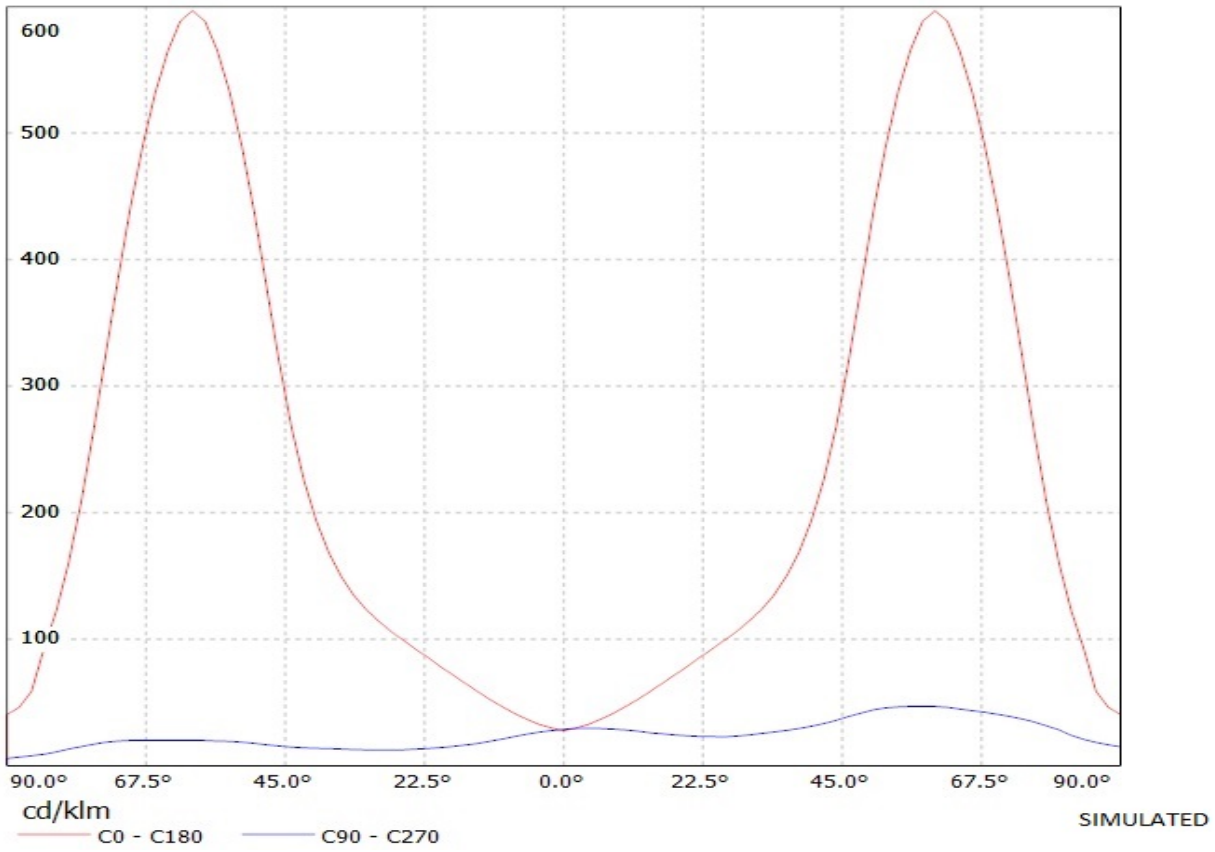

Ledil Oy C11425_Strada-T-DW-XP C11425_Strada-T-DW-XP / LDC (Linear)

Luminaire: Ledil Oy C11425_Strada-T-DW-XP C11425_Strada-T-DW-XP
Lamps: 1 x Cree XP-E (White)