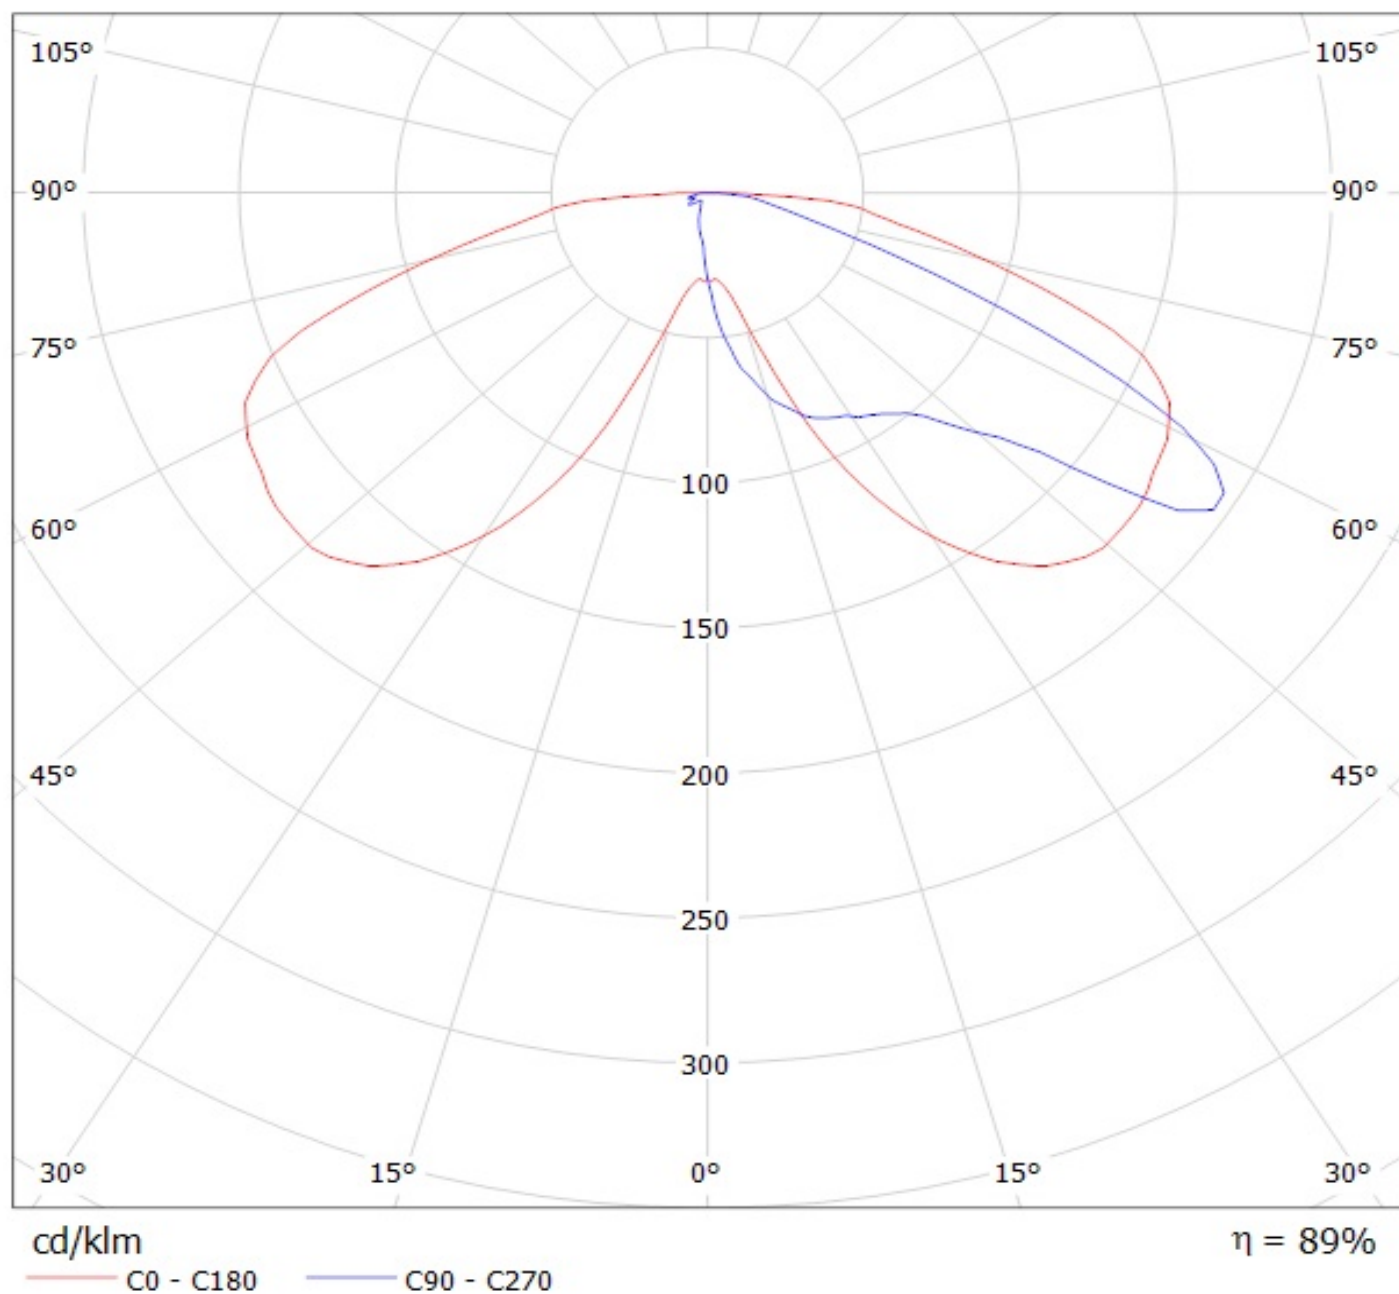

Luminaire: Ledil Oy CA12087-Strada-FW-Tape-XP
Lamps: 1 x Cree XP-E 74,6lm 250mA