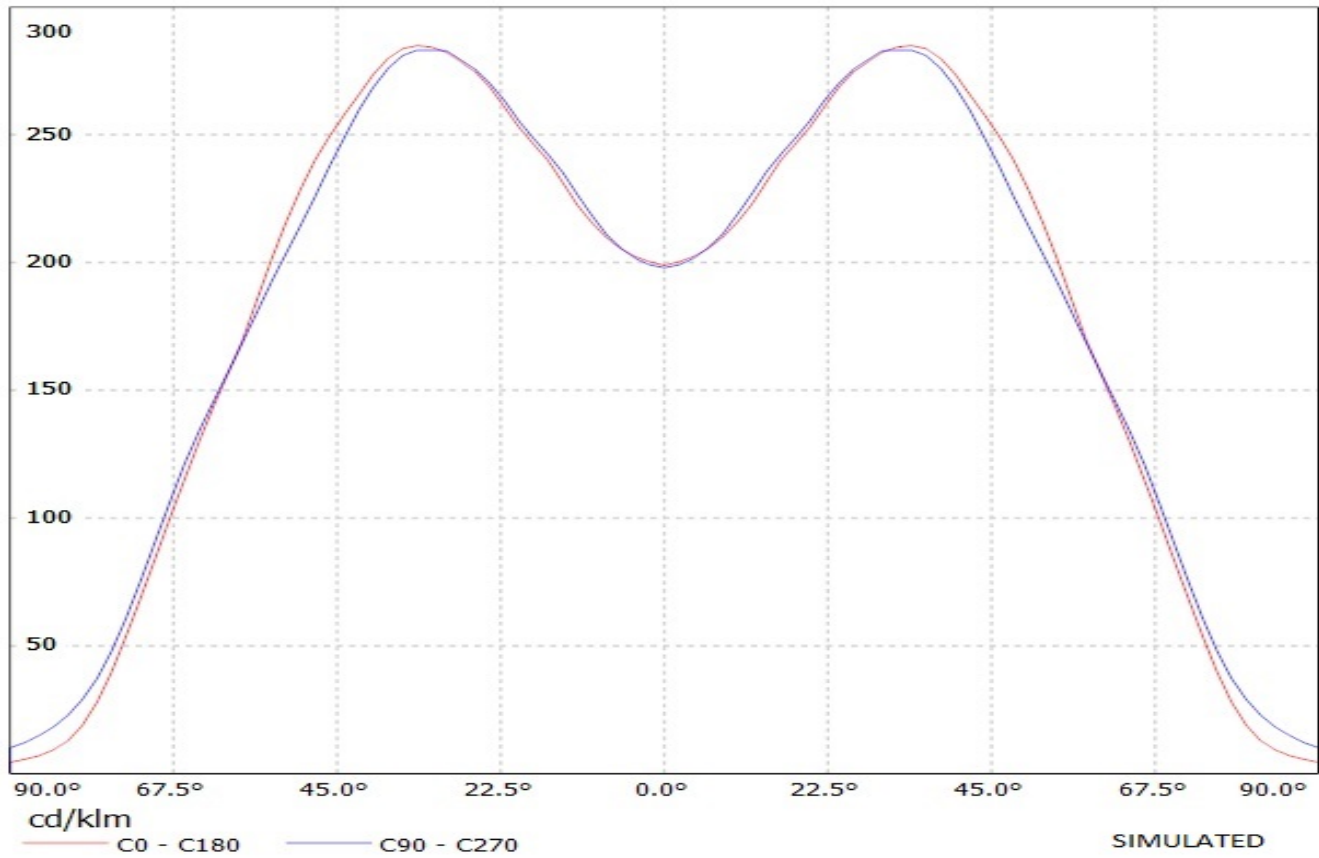

Ledil Oy C11252_Strada-C2-XP C11252_Strada-C2-XP / LDC (Linear)

Luminaire: Ledil Oy C11252_Strada-C2-XP C11252_Strada-C2-XP
Lamps: 1 x Cree XP-E (White)