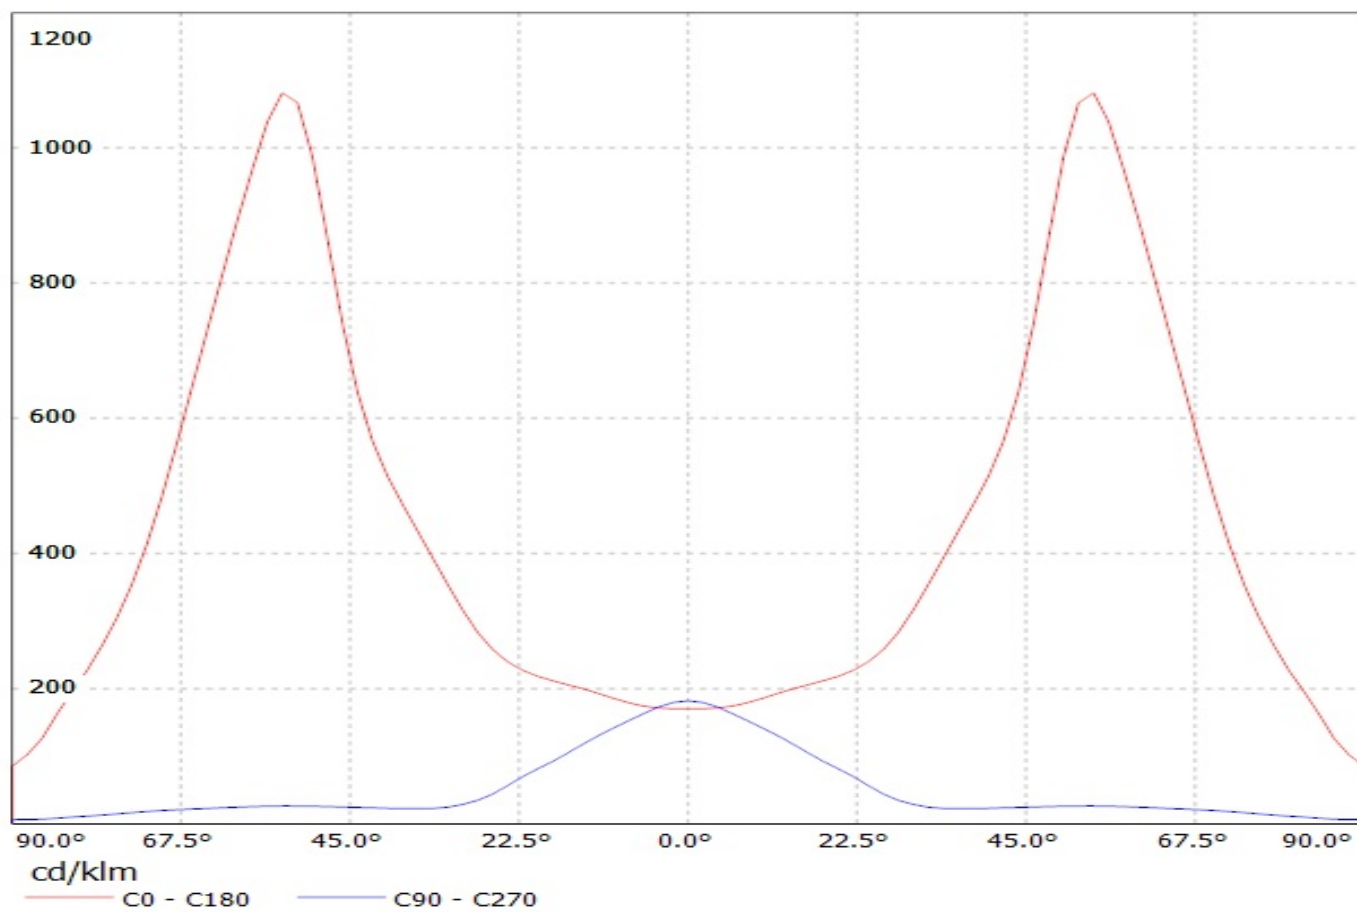

Luminaire: Ledil Oy C10818_Strada-A-XP C10818_Strada-A-XP
Lamps: 1 x Cree XP-E (white)