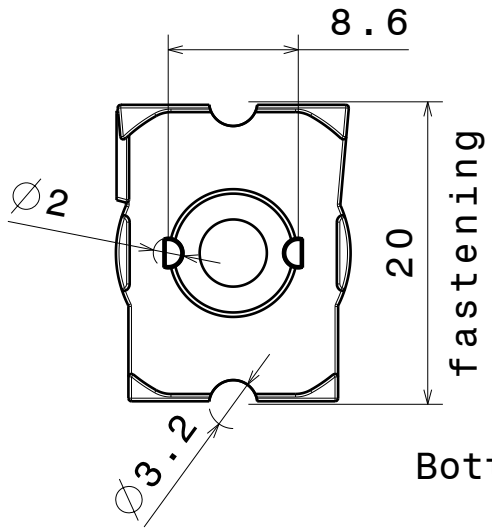

D C B A

4

3

Beam direction

2

MATERIALS
Lens: PMMA
Tape(optional): PU Foam

Optical interface details are confidential and detail in this area may not reflect actual shape

1

1

This drawing is our property. It can't be reproduced or communicated without our written agreement.				Ledil Oy Salorankatu 10 FIN-24100 SALO Finland	
DRAWN BY ah		DATE 26.9.2012		Datasheet Strada-T-DN Lens	
CHECKED BY sn		DATE 26.9.2012			
DESIGNED BY hh		DATE 14.05.2010		SIZE A4	DRAWING NUMBER
		SCALE 2:1		WEIGHT (g)	SHEET 1/1

D A