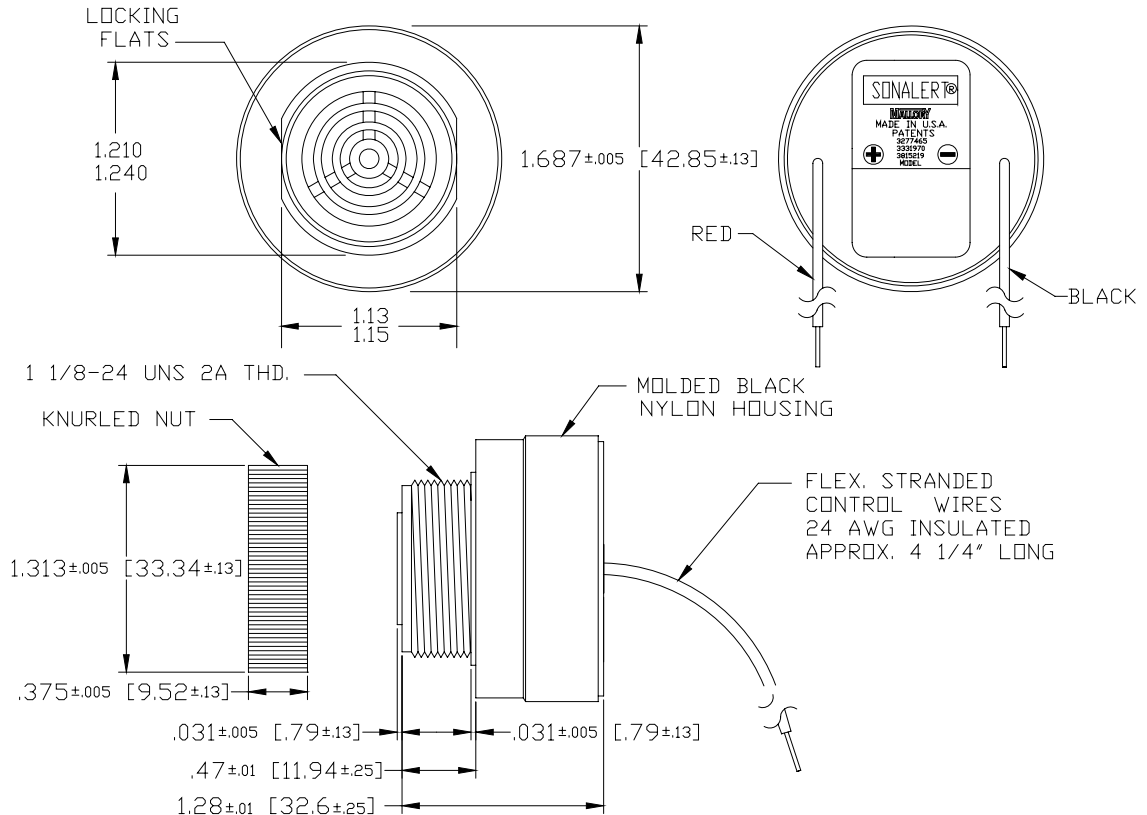

Specifications:

Sound level Category	Loud Sound Level
Mode of Operation	Continuous tone
Mounting	Panel (see note)
Voltage Rating	6 to 28 Vdc
Frequency	2900 Hz ±500 Hz
Loudness (Min. Voltage)	80 dB(A) min. @ 2 FT and 6 Vdc
Loudness (Max Voltage)	90 dB(A) min. @ 2FT and 28 Vdc
Current Draw	4 mA Max @ 6 Vdc
Current Draw	16 mA Max @ 28 Vdc
Storage Temperature	-40°C to +85°C
Operating Temperature	-30°C to +65°C
Weight (Typical)	1.5 oz (42 g)
Housing	6/6 Nylon, Color Black
Options	For other options contact factory

Dimensions: Inches (mm)

UL Recognized  RoHS Compliant

NOTE: MOUNTING- REMOVE BLACK PLASTIC NUT AND INSERT THREADED FRONT THROUGH 1.25" HOLE PUNCHED IN PANEL, IF ORIENTATION IS NEEDED, NOTE LOCKING FLATS ON DRAWING. SCREW NUT BACK ON. DO NOT OVERTIGHTEN.